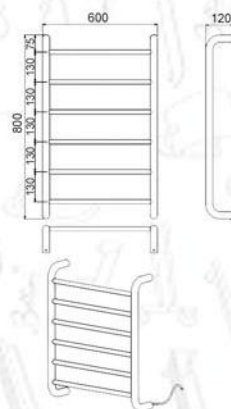

Size: 600Hx450W

Power: 40W

Size: 600x120x450mm

尺寸: 600x120x450mm

CE 認證

Material: Stainless steel 不銹鋼

Model: HTS800x600/6

Heated towel rails 暗裝式 / 明裝式暖毛巾杆 (正方)

Bars: 6

Size: 800Hx600W

Power: 55W

Size: 800x120x600mm

尺寸: 800x120x600mm

CE 認證

Material: Stainless steel 不銹鋼

Model: HTR 800x600/6

Heated towel rails 暗裝式 / 明裝式暖毛巾杆 (圓)

Bars: 6

Size: 800Hx600W

Power: 50W

Size: 800x120x600mm

尺寸: 800x120x600mm

Heated Towel Rail

Bellini[®]
Italy

Material: Stainless steel 不銹鋼

Model: HTR 800x500/6

Heated towel rails 暗裝式 / 明裝式暖毛巾杆 (圓)

Bars: 6

Size: 800Hx500W

Power: 55W

Size: 800x120x500mm

尺寸: 800x120x500mm