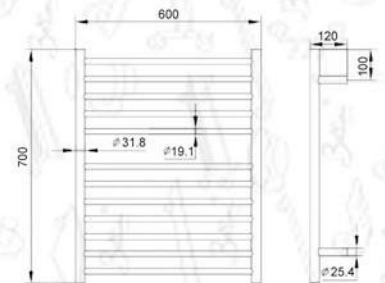

Bars: 6

Size: 800Hx600W

Power: 55W

Size: 800x120x600mm

尺寸: 800x120x600mm

CE 認證

Material: Stainless steel 不銹鋼

Model: HTR 800x600/6

Material: Stainless steel 不銹鋼

Model: HTR 800x500/6

Heated towel rails 暗裝式 / 明裝式暖毛巾杆 (圓)

Bars: 6

Size: 800Hx500W

Power: 55W

Size: 800x120x500mm

尺寸: 800x120x500mm

CE 認證

Material: Stainless steel 不銹鋼

Model: HTR 700x600/12 HTS 700x600/12

Heated towel rails 暗裝式 / 明裝式暖毛巾杆 (圓 / 正方)

Bars: 5+7

Size: 700Hx600W

Power: 85W

Size: 700x120x600mm

尺寸: 700x120x600mm

CE 認證

Material: Stainless steel 不銹鋼

Model: HTR 1000x600/4+5+7

Heated towel rails 暗裝式 / 明裝式暖毛巾杆 (圓)

Bars: 4+5+7

Size: 1000Hx600W

Power: 150W