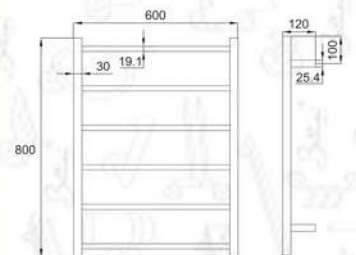

Power: 40W

Size: 600x120x450mm

尺寸: 600x120x450mm

CE 認證

Material: Stainless steel 不銹鋼

Model: HTS600x450/5

Heated towel rails 暗裝式 / 明裝式暖毛巾杆 (正方)

Bars: 5

Size: 600Hx450W

Power: 40W

Size: 600x120x450mm

尺寸: 600x120x450mm

CE 認證

Material: Stainless steel 不銹鋼

Model: HTS800x600/6

Heated towel rails 暗裝式 / 明裝式暖毛巾杆 (正方)

Bars: 6

Size: 800Hx600W

Power: 55W

Size: 800x120x600mm

尺寸: 800x120x600mm

CE 認證

Material: Stainless steel 不銹鋼

Model: HTR 800x600/6

尺寸: 700x120x600mm

CE 認證

Material: Stainless steel 不銹鋼

Model: HTR 1000x600/4+5+7

Heated towel rails 暗裝式 / 明裝式暖毛巾杆 (圓)

Bars: 4+5+7

Size: 1000Hx600W

Power: 150W