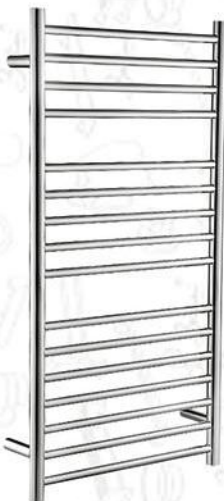

Heated Towel Rail

Bellini[®]
Italy

CE 認證

Material: Stainless steel 不銹鋼

Model: HTR 600x450/5

Heated towel rails 暗裝式 / 明裝式暖毛巾杆 (圓)

Bars: 5

Size: 600Hx450W

Material: Stainless steel 不銹鋼

Model: HTR 800x500/6

Heated towel rails 暗裝式 / 明裝式暖毛巾杆 (圓)

Bars: 6

Size: 800Hx500W

Power: 55W

Size: 800x120x500mm

尺寸: 800x120x500mm

CE 認證

Material: Stainless steel 不銹鋼

Model: HTR 700x600/12 HTS 700x600/12

Heated towel rails 暗裝式 / 明裝式暖毛巾杆 (圓 / 正方)

Bars: 5+7

Size: 700Hx600W

Power: 85W

Size: 700x120x600mm

尺寸: 700x120x600mm

CE 認證

Material: Stainless steel 不銹鋼

Model: HTR 1000x600/4+5+7

Heated towel rails 暗裝式 / 明裝式暖毛巾杆 (圓)

Bars: 4+5+7

Size: 1000Hx600W

Power: 150W