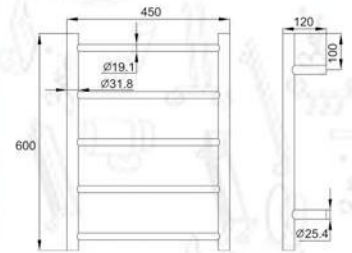

Power: 40W

Size: 600x120x450mm

尺寸: 600x120x450mm

CE 認證

Material: Stainless steel 不銹鋼

Model: HTS600x450/5

Heated towel rails 暗裝式 / 明裝式暖毛巾杆 (正方)

Bars: 5

Size: 600Hx450W

Power: 40W

Size: 600x120x450mm

尺寸: 600x120x450mm

CE 認證

Material: Stainless steel 不銹鋼

Model: HTS800x600/6

Heated towel rails 暗裝式 / 明裝式暖毛巾杆 (正方)

Bars: 6

Size: 800Hx600W

Power: 55W

Size: 800x120x600mm

尺寸: 800x120x600mm

CE 認證

Material: Stainless steel 不銹鋼

Model: HTR 800x600/6

尺寸: 700x120x600mm

CE 認證

Material: Stainless steel 不銹鋼

Model: HTR 1000x600/4+5+7

Heated towel rails 暗裝式 / 明裝式暖毛巾杆 (圓)

Bars: 4+5+7

Size: 1000Hx600W

Power: 150W