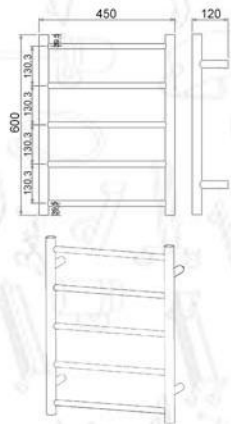

Heated Towel Rail

Bellini[®]
Italy

CE 認證

Material: Stainless steel 不銹鋼

Model: HTR 600x450/5

Heated towel rails 暗裝式 / 明裝式暖毛巾杆 (圓)

Bars: 5

Size: 600Hx450W

Power: 40W

Size: 600x120x450mm

尺寸: 600x120x450mm

CE 認證

Material: Stainless steel 不銹鋼

Model: HTS600x450/5

Heated towel rails 暗裝式 / 明裝式暖毛巾杆 (正方)

Bars: 5

Size: 600Hx450W

Power: 40W

Size: 600x120x450mm

尺寸: 600x120x450mm

CE 認證

Material: Stainless steel 不銹鋼

Model: HTS800x600/6

Heated towel rails 暗裝式 / 明裝式暖毛巾杆 (正方)

Bars: 6

Size: 800Hx600W

Power: 55W

Size: 800x120x600mm

尺寸: 800x120x600mm

CE 認證

Material: Stainless steel 不銹鋼

Model: HTR 800x600/6