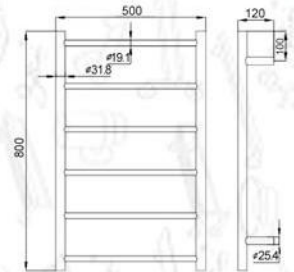

Bars: 6

Size: 800Hx600W

Power: 55W

Size: 800x120x600mm

尺寸: 800x120x600mm

CE 認證

Material: Stainless steel 不銹鋼

Model: HTR 800x600/6

Heated towel rails 暗裝式 / 明裝式暖毛巾杆 (圓)

Bars: 6

Size: 800Hx600W

Power: 50W

Size: 800x120x600mm

尺寸: 800x120x600mm

Heated Towel Rail

Bellini[®]
Italy

Material: Stainless steel 不銹鋼

Model: HTR 800x500/6

Heated towel rails 暗裝式 / 明裝式暖毛巾杆 (圓)

Bars: 6

Size: 800Hx500W

Power: 55W

Size: 800x120x500mm

尺寸: 800x120x500mm

尺寸: 700x120x600mm

CE 認證

Material: Stainless steel 不銹鋼

Model: HTR 1000x600/4+5+7

Heated towel rails 暗裝式 / 明裝式暖毛巾杆 (圓)

Bars: 4+5+7

Size: 1000Hx600W

Power: 150W