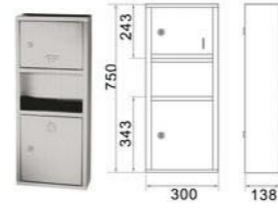

# 304 Stainless steel public toilet paper holder & paper dispenser

S E R I E S

Model : YS-5856  
Paper holder with rubbish box  
手紙箱連垃圾箱  
Size: 385x750x140mm

Model : YS-5831  
Paper holder with rubbish box  
手紙箱連垃圾箱  
Size: 340x750x140mm