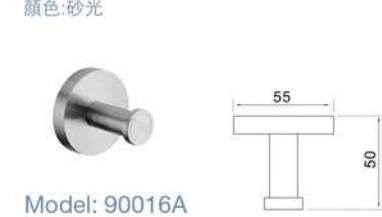

9000 SERIES

Material: Stainless steel(304)
材料:不銹鋼(304)
Color: Satin
顏色:砂光

Model: 90016A
Robe hook
衣帽鈎