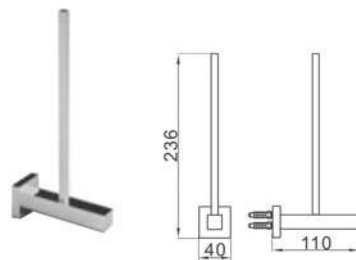

Model: BM-8251A
Single wall mounted tissue holder
手紙架