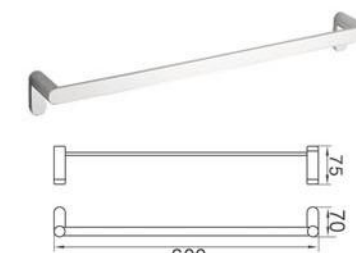

Model: BG-7705  
Towel ring  
毛巾環

Model: BG-7706  
Paper holder  
手紙架

Model: BG-7706B  
Paper holder with cover  
廁紙架

Model: BG-7707  
Toilet brush holder  
便器刷

Model: BG-7708  
Towel rail  
毛巾架

Model: BG-7710B  
Glass shelf  
置物架