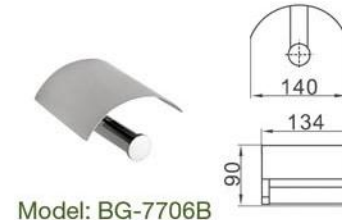

Model: BG-7706B
Paper holder with cover
廁紙架