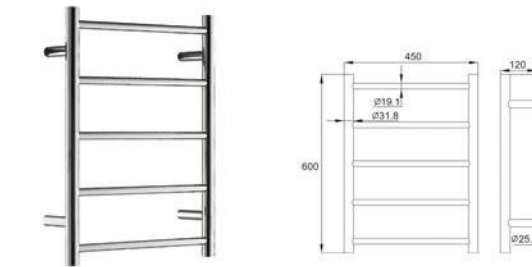

Heated Towel Rail

SERIES

CE 認證
Model: HTR 600x450/5
Material:Stainless steel 不銹鋼
Heated towel rails 暗裝式/明裝式暖毛巾杆(圓)
Bars:5
Size: 600Hx450W
Power: 40W
Size: 600x120x450mm
尺寸: 600x120x450mm