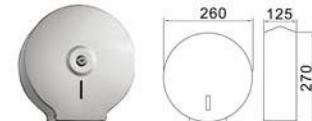

Model : YS-5822
Name: Jumbo-roll toilet tissue dispenser
Main Material: 304 stainless steel
Color: polish finished satin finished
卷紙巾架