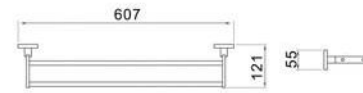

Model: YS-70015  
Paper holder  
廁紙架

Model: YS-70011  
Towel rail  
毛巾架

Model: YS-70019  
Glass shelf  
置物架

Model: YS-70014  
Soap holder  
肥皂架

Model: YS-70018  
Double tumbler holder  
雙杯架

Model: YS-70017  
Towel ring  
毛巾環