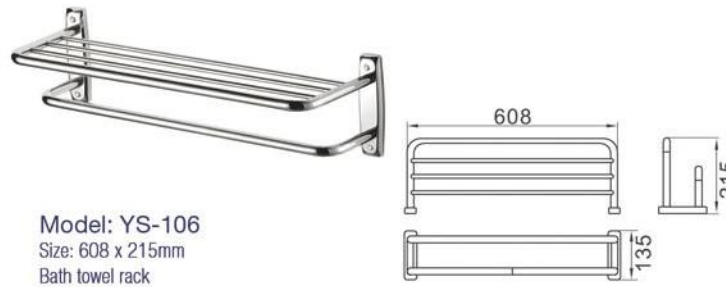

Model: YS-106
Size: 608 x 215mm
Bath towel rack
浴巾架