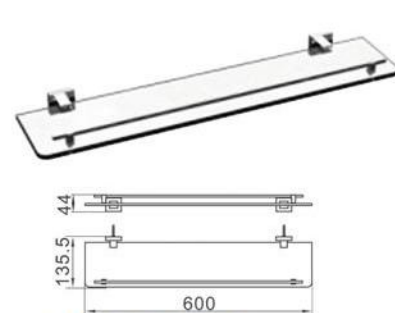

Model: BM-8212  
Swivel double towel rails  
二層活動杆

Model: BM-8224 / BM-8230  
Single towel rail  
Size: 612mm/712mm  
單檔毛巾架

Model: BM-8248 / BM-8261  
Double towel rail  
Size: 612mm/712mm  
雙檔毛巾架

Model: BM-8257  
Toilet brush and holder  
便器刷