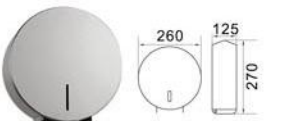

Model : YS-5851
Name: Jumbo-roll toilet tissue dispenser
Main Material: 304 stainless steel
Color: polish finished satin finished
卷紙巾架