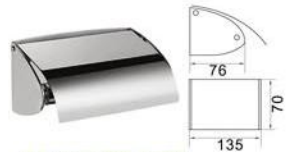

Model : YS-5803
Name: Toilet paper holder
Main Material: 304 stainless steel
Color: polish finished satin finished
廁紙架