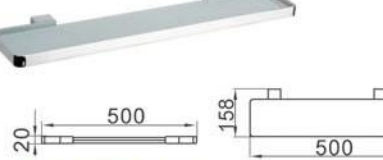

Model: BG-7802  
Soap dispenser  
肥皂架

Model: BG-7802D  
Soap Dispenser  
皂液器

Model: BG-7805  
Towel ring  
毛巾架

Model: BG-7806B  
Paper holder  
廁紙架

Model: BG-7810  
Glass shelf  
置物架

Model: BG-7811B  
Bath towel rack  
浴巾架