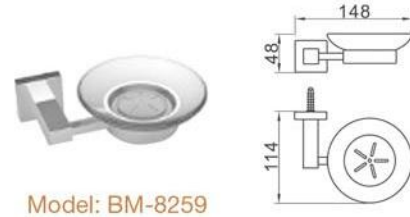

Model: BM-8259
Soap holder
肥皂架