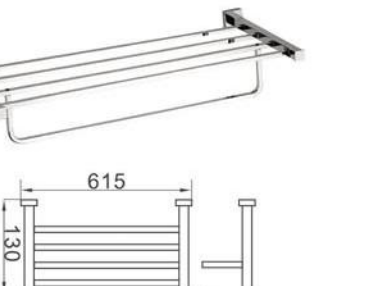

Model: BG-7802  
Soap dispenser  
肥皂架

Model: BG-7802D  
Soap Dispenser  
皂液器

Model: BG-7805  
Towel ring  
毛巾架

Model: BG-7806B  
Paper holder  
廁紙架

Model: BG-7810  
Glass shelf  
置物架

Model: BG-7811B  
Bath towel rack  
浴巾架