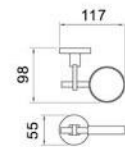

Model: YS-70014
Soap holder
肥皂架