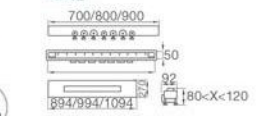

Model: WA-001/D /
WA-002/D / WA-003/D
Floor drain
地漏

700/800/900
50
894/994/1094
180-X<120
Depth of seal: 50mm
Channel length & height: 700mm/800mm/900mm
Flow rate: 84L/min
Material: Gray ABS, 304# SS
Connection to the waste pipe:
2 male outlets 50mm dia,
2 female outlets 50mm dia,
3 male outlets 43mm dia