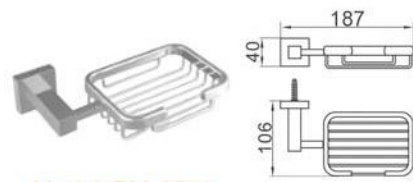

# 8200 SERIES

Model: BM-8254A  
Robe hook  
衣帽鈎

Model: BM-8254B  
Double robe hook  
雙衣帽鈎

Model: BM-8259  
Soap holder  
肥皂架

Model: BM-8256  
Soap holder  
肥皂網

Model: BM-8258  
Single tumbler holder with glass  
單杯架