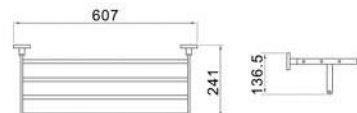

Model: YS-70012  
Double towel rail  
雙檔毛巾架

Model: YS-70033  
Double glass shelf  
雙層置物架

Model: YS-70031  
Soap dish  
肥皂架

Model: YS-70010  
Toilet brush holder  
便器刷

Model: YS-70022  
Bath towel rack  
浴巾架