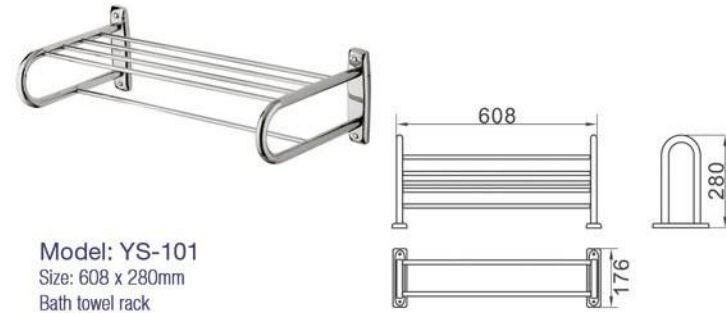

Model: YS-30011  
Towel rail  
毛巾架

Model: YS-30019  
Towel shelf  
毛巾架

Model: YS-30016  
Double robe hook  
雙衣帽鉤

Model: YS-30017  
Towel ring  
毛巾環

Model: YS-30012  
Double towel rail  
雙檔毛巾架

Model: YS-30022  
Bath towel rack  
浴巾架

# Towel Shelf / Other Accessories

SERIES

Material: Stainless steel(304)  
材料:不銹鋼(304)光面

Model: YS-101  
Size: 608 x 280mm  
Bath towel rack  
浴巾架

Model: YS-102  
Size: 608 x 215mm  
Bath towel rack  
浴巾架

Model: YS-103  
Size: 608 x 240mm  
Bath towel rack  
浴巾架