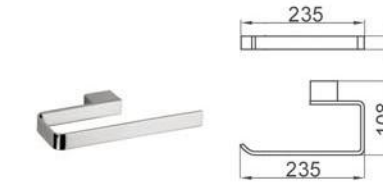

Model: BG-7805
Towel ring
毛巾架