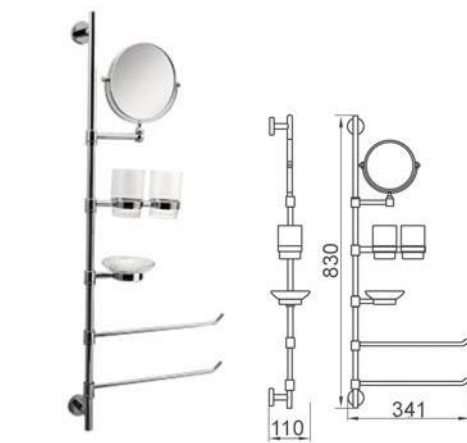

# Towel Shelf / Other Accessories

SERIES

Material: Stainless steel(304)  
材料:不銹鋼(304)光面

Model: YS-101  
Size: 608 x 280mm  
Bath towel rack  
浴巾架

Model: YS-102  
Size: 608 x 215mm  
Bath towel rack  
浴巾架

Model: YS-103  
Size: 608 x 240mm  
Bath towel rack  
浴巾架

Model: YS-105  
Size: 608 x 240mm  
Bath towel rack  
浴巾架

Model: YS-106  
Size: 608 x 215mm  
Bath towel rack  
浴巾架

Model: YS-307  
Size: 608 x 240mm  
Bath towel rack  
浴巾架

Model: 71096  
Size: 445x863mm  
Curtain rail  
簾子杆

Model: 71092  
Size: 340x830mm  
Curtain rail  
簾子杆

Model: BW-B14023  
Size: 600x200x80mm  
Bath tub soap holder  
浴缸皂液置物架