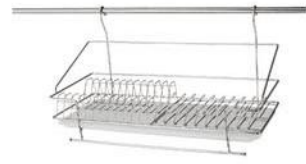

# Kitchen Basket

SERIES

Model : BL-BG502C  
Size: L535xW285xH305mm

Model : BL-BG203  
Size: L425xW185xH395mm

Model : BL-BG101B  
Size: L425xW180xH400mm

Model : BL-BG502  
Size: L535xW285xH305mm

Model : BL-BG103B  
Size: L250xW180xH400mm