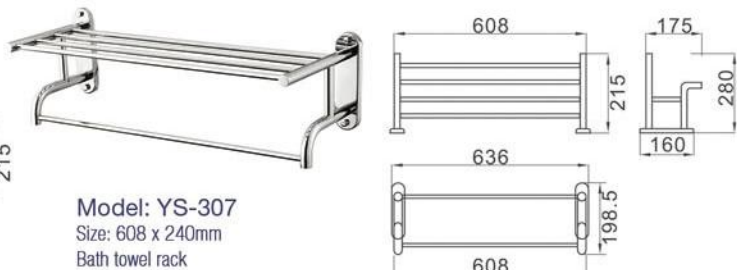

Model: YS-30011  
Towel rail  
毛巾架

Model: YS-30019  
Towel shelf  
毛巾架

Model: YS-30016  
Double robe hook  
雙衣帽鉤

Model: YS-30017  
Towel ring  
毛巾環

Model: YS-30012  
Double towel rail  
雙檔毛巾架

Model: YS-30022  
Bath towel rack  
浴巾架

# Towel Shelf / Other Accessories

SERIES

Material: Stainless steel(304)  
材料:不銹鋼(304)光面

Model: YS-101  
Size: 608 x 280mm  
Bath towel rack  
浴巾架

Model: YS-102  
Size: 608 x 215mm  
Bath towel rack  
浴巾架

Model: YS-103  
Size: 608 x 240mm  
Bath towel rack  
浴巾架

Model: YS-105  
Size: 608 x 240mm  
Bath towel rack  
浴巾架

Model: YS-106  
Size: 608 x 215mm  
Bath towel rack  
浴巾架

Model: YS-307  
Size: 608 x 240mm  
Bath towel rack  
浴巾架

Model: 71096  
Size: 445x863mm  
Curtain rail  
簾子杆