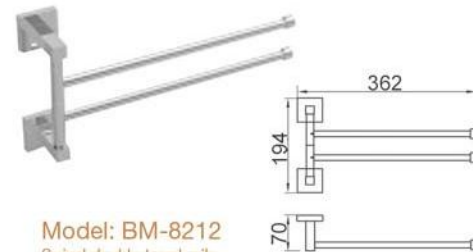

Model: BM-8212  
Swivel double towel rails  
二層活動杆

Model: BM-8224 / BM-8230  
Single towel rail  
Size: 612mm/712mm  
單檔毛巾架

Model: BM-8248 / BM-8261  
Double towel rail  
Size: 612mm/712mm  
雙檔毛巾架

Model: BM-8257  
Toilet brush and holder  
便器刷