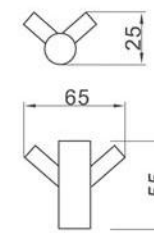

7000

SERIES

Material: Stainless steel(304)

材料:不銹鋼(304)

Color: Satin

顏色:砂光

3000

SERIES

Material: Stainless steel(304)

材料:不銹鋼(304)

Color: Satin

顏色:砂光

Model: YS-30016
Double robe hook
雙衣帽鉤