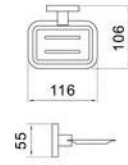

Model: YS-70031
Soap dish
肥皂架