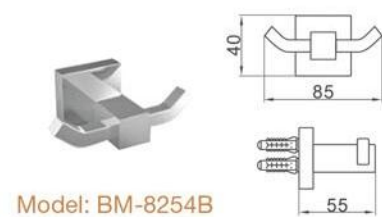

Model: BM-8254B
Double robe hook
雙衣帽鈎