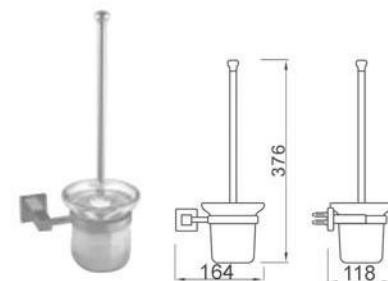

Model: BM-8255  
Double tumbler holder with glass  
雙杯架

Model: BM-8250  
Wall mounted soap dispenser  
皂液器

Model: BM-8260  
Towel ring  
毛巾架

Model: BM-8251  
Wall mounted tissue holder  
手紙架

Model: BM-8251A  
Single wall mounted tissue holder  
手紙架

Model: BM-8212  
Swivel double towel rails  
二層活動杆

Model: BM-8224 / BM-8230  
Single towel rail  
Size: 612mm/712mm  
單檔毛巾架

Model: BM-8248 / BM-8261  
Double towel rail  
Size: 612mm/712mm  
雙檔毛巾架

Model: BM-8257  
Toilet brush and holder  
便器刷