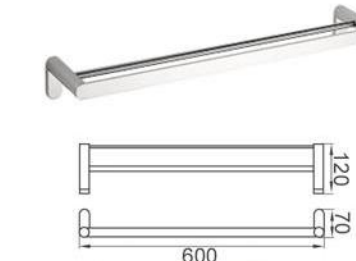

Model: BG-7705  
Towel ring  
毛巾環

Model: BG-7706  
Paper holder  
手紙架

Model: BG-7706B  
Paper holder with cover  
廁紙架

Model: BG-7707  
Toilet brush holder  
便器刷

Model: BG-7708  
Towel rail  
毛巾架

Model: BG-7710B  
Glass shelf  
置物架