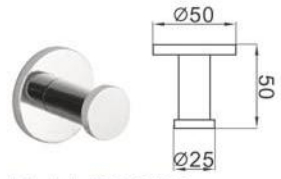

6100 SERIES

Model: BG-6101
Robe hook
衣帽鉤