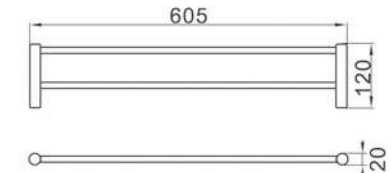

Model: YS-30011  
Towel rail  
毛巾架

Model: YS-30019  
Towel shelf  
毛巾架

Model: YS-30016  
Double robe hook  
雙衣帽鉤

Model: YS-30017  
Towel ring  
毛巾環

Model: YS-30012  
Double towel rail  
雙檔毛巾架

Model: YS-30022  
Bath towel rack  
浴巾架

# Towel Shelf / Other Accessories

SERIES

Material: Stainless steel(304)  
材料:不銹鋼(304)光面

Model: YS-101  
Size: 608 x 280mm  
Bath towel rack  
浴巾架

Model: YS-102  
Size: 608 x 215mm  
Bath towel rack  
浴巾架

Model: YS-103  
Size: 608 x 240mm  
Bath towel rack  
浴巾架