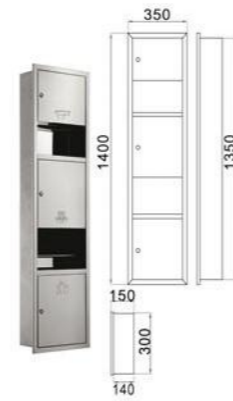

Model : YS-5855
Paper holder with rubbish box
手紙箱連垃圾箱
Size: 1400x350x150mm