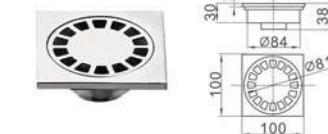

Model: BL-205
Brass floor drain
銅地漏