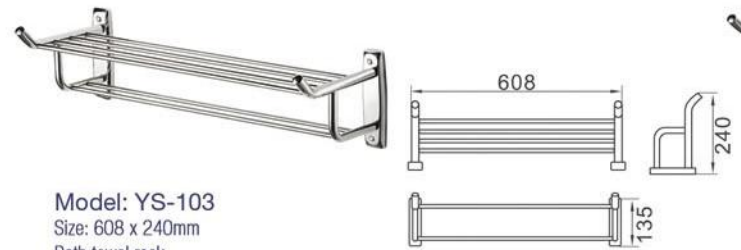

# Towel Shelf / Other Accessories

SERIES

Material: Stainless steel(304)  
材料:不銹鋼(304)光面

Model: YS-101  
Size: 608 x 280mm  
Bath towel rack  
浴巾架

Model: YS-102  
Size: 608 x 215mm  
Bath towel rack  
浴巾架

Model: YS-103  
Size: 608 x 240mm  
Bath towel rack  
浴巾架