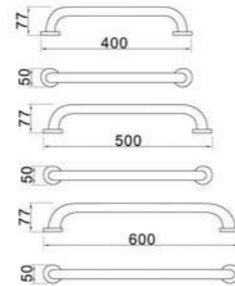

Model : YS-5833  
Paper holder with rubbish box  
手紙箱連垃圾箱  
Size: 300x750x138mm

Model : YS-5832  
Paper holder with rubbish box  
手紙箱連垃圾箱  
Size: 1200x350x180mm

Model : YS-5834  
Paper holder with rubbish box  
手紙箱連垃圾箱  
Size: 1400x300x138mm

Model : YS-5852  
Paper holder  
手紙箱連垃圾箱  
Size: 500x320x150mm

Model : YS-5853  
Paper holder with rubbish box  
手紙箱連垃圾箱  
Size: 1415x385x140mm

Model : YS-5855  
Paper holder with rubbish box  
手紙箱連垃圾箱  
Size: 1400x350x150mm

Model : YS-607(400/500/600mm)  
Single Towel bar 毛巾杆  
材料:Stainless steel 不銹鋼304  
顏色:Polish finished 鏡光  
Size: Ø16

Model : YS-601(400/500/600mm)  
Grab Bar 浴室扶手  
材料:Stainless steel 不銹鋼304  
顏色:Polish finished 鏡光  
Size: Ø25