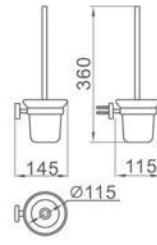

Model: YS-70010
Toilet brush holder
便器刷