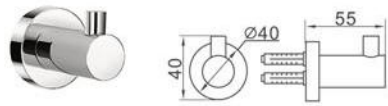

6800 SERIES

Model: BW-68540A
Robe hook
衣帽鉤