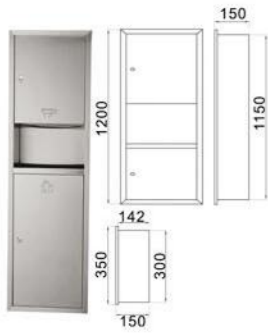

Model : YS-5832
Paper holder with rubbish box
手紙箱連垃圾箱
Size: 1200x350x180mm