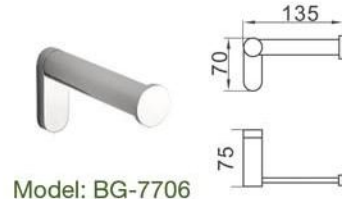

Model: BG-7706
Paper holder
手紙架