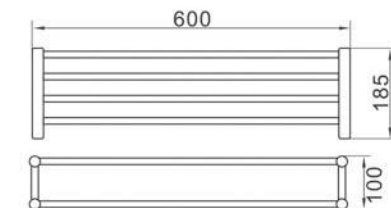

Model: YS-30022
Bath towel rack
浴巾架