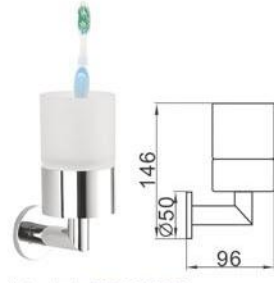

# 6100 SERIES

Model: BG-6101  
Robe hook  
衣帽鉤

Model: BG-6102  
Soap holder  
肥皂架

Model: BG-6102D  
Soap dispenser  
皂液器

Model: BG-6103  
Single tumbler holder with glass  
單杯架

Model: BG-6105  
Tissue holder  
手紙架