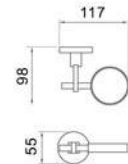

Model: YS-70013
Tumbler holder
單杯架