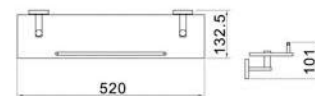

Model: YS-70019
Glass shelf
置物架