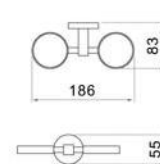

Model: YS-70018
Double tumbler holder
雙杯架