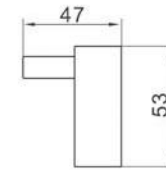

3000

SERIES

Material: Stainless steel(304)

材料:不銹鋼(304)

Color: Satin

顏色:砂光

Model: YS-30016A
Single robe hook
衣帽鉤