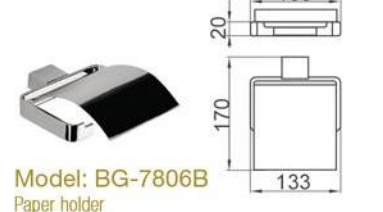

Model: BG-7806B
Paper holder
廁紙架