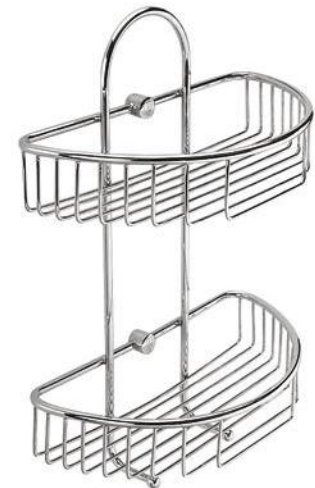

# Soap holder/ Cloth hook and Other Accessories

SERIES

Model: 73388  
Soap holder  
Size: 200 x 130 x 30mm  
皂液置物架

Model: 73389  
Soap holder  
Size: 200 x 115 x 30mm  
皂液置物架

Model: 73390  
Soap holder  
Size: 195 x 195 x 60mm  
角型皂液置物架

Model: 73400  
Soap holder  
Size: 185 x 185 x 78mm  
角型皂液置物架

Model: 73401  
Soap holder  
Size: 145 x 145 x 78mm  
角型皂液置物架

Model: 73407  
Soap holder  
Size: 260 x 125 x 85mm  
皂液置物架

Model: 73415  
Soap holder  
Size: 221 x 118 x 60mm  
皂液置物架

Model: 73416  
Soap holder  
Size: 414 x 117 x 108mm  
角型皂液置物架

Model: 73423  
Soap holder  
Size: 250 x 245 x 115mm  
皂液置物架

Model: 73404  
Tier wire basket  
雙層皂液置物架

Model: 73417  
Tier wire basket  
雙層皂液置物架