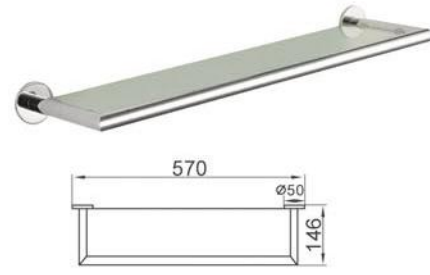

Model: BG-6106  
Tissue holder  
手紙架

Model: BG-6106B  
Paper holder  
廁紙架

Model: BG-6106C  
Double paper holder  
雙手紙架

Model: BG-6108  
Towel rail  
毛巾架

Model: BG-6110  
Glass shelf  
置物架

Model: BG-6107B  
Toilet brush and holder  
便器刷