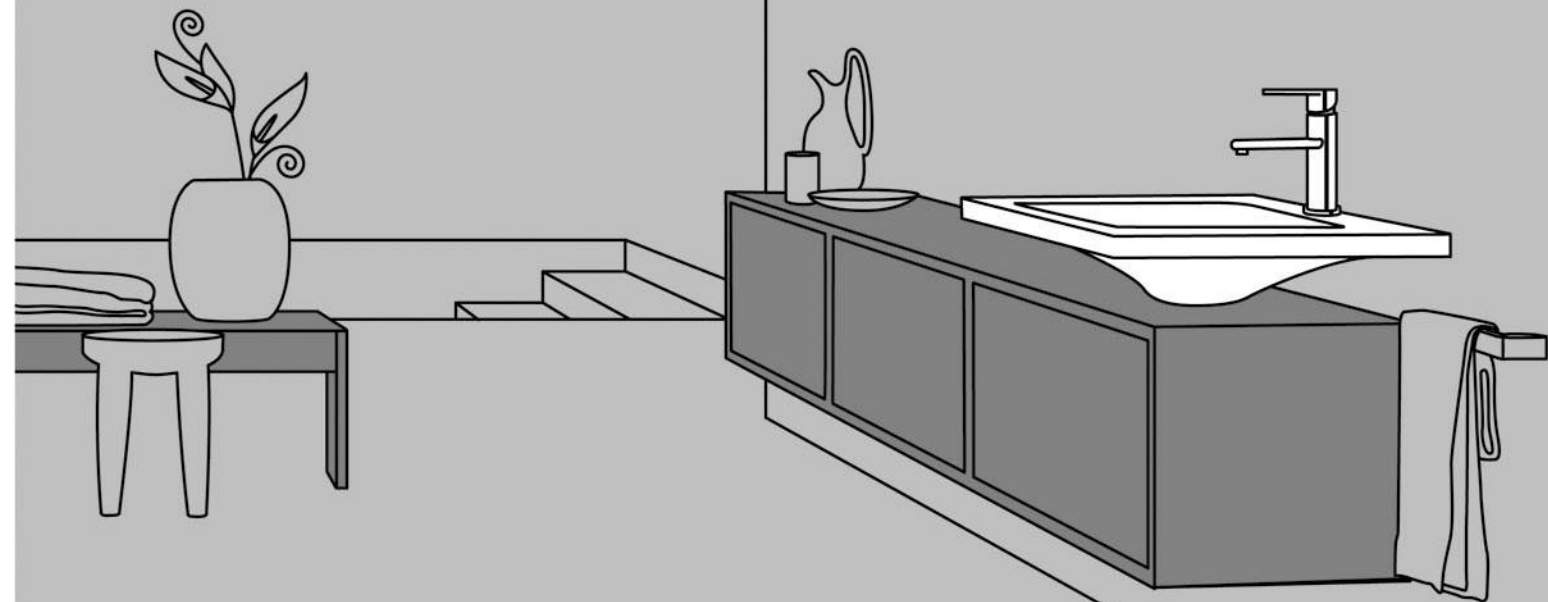

304 Stainless steel public toilet paper holder & paper dispenser

S E R I E S