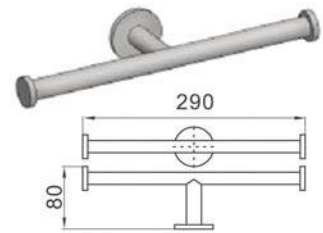

Model: BG-6106C
Double paper holder
雙手紙架