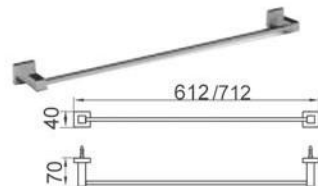

Model: BM-8212  
Swivel double towel rails  
二層活動杆

Model: BM-8224 / BM-8230  
Single towel rail  
Size: 612mm/712mm  
單檔毛巾架

Model: BM-8248 / BM-8261  
Double towel rail  
Size: 612mm/712mm  
雙檔毛巾架

Model: BM-8257  
Toilet brush and holder  
便器刷