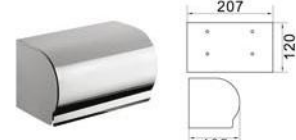

Model : YS-5838
Name: Toilet paper holder
Main Material: 304 stainless steel
Color: polish finished satin finished
廁紙架