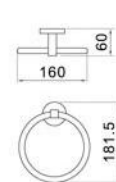

Model: YS-70015  
Paper holder  
廁紙架

Model: YS-70011  
Towel rail  
毛巾架

Model: YS-70019  
Glass shelf  
置物架

Model: YS-70014  
Soap holder  
肥皂架

Model: YS-70018  
Double tumbler holder  
雙杯架

Model: YS-70017  
Towel ring  
毛巾環