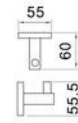

7000

SERIES

Material: Stainless steel(304)

材料:不銹鋼(304)

Color: Satin

顏色:砂光

Model: YS-70016
Robe hook
衣帽鉤