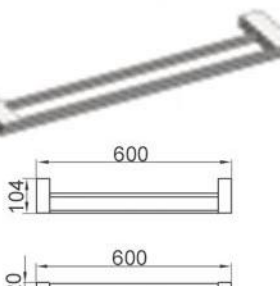

Model: BG-7802B2  
Soap basket  
肥皂網

Model: BG-7804B  
Double tumbler holder  
雙杯架

Model: BG-7806  
Double paper holder  
雙手紙架

Model: BG-7808  
Towel rail  
毛巾架

Model: BG-7809A  
Double towel rails  
雙檔毛巾架