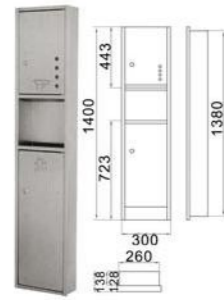

Model : YS-5834
Paper holder with rubbish box
手紙箱連垃圾箱
Size: 1400x300x138mm