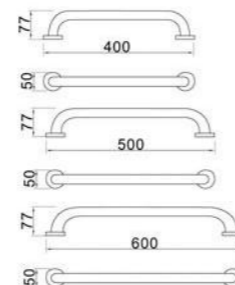

Bellini®
Italy
Live·Quality