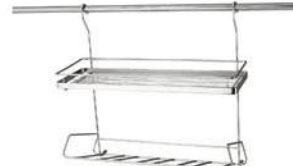

# Kitchen Basket

SERIES

Model : BL-BG502C  
Size: L535xW285xH305mm

Model : BL-BG203  
Size: L425xW185xH395mm

Model : BL-BG101B  
Size: L425xW180xH400mm

Model : BL-BG502  
Size: L535xW285xH305mm

Model : BL-BG103B  
Size: L250xW180xH400mm