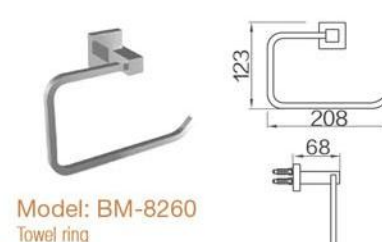

Model: BM-8260
Towel ring
毛巾架