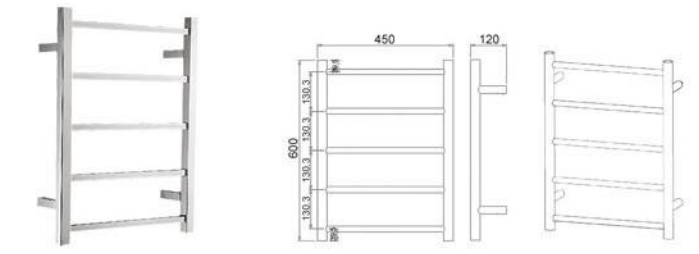

CE 認證
Model: HTS600x450/5
Material:Stainless steel 不銹鋼
Heated towel rails 暗裝式/明裝式暖毛巾杆(正方)
Bars:5
Size: 600Hx450W
Power: 40W
Size: 600x120x450mm
尺寸: 600x120x450mm