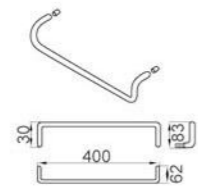

Model : YS-605(600/700mm)
Single Towel bar 毛巾杆
材料:Stainless steel 不銹鋼304
顏色:Polish finished 鏡光
Size: Ø10