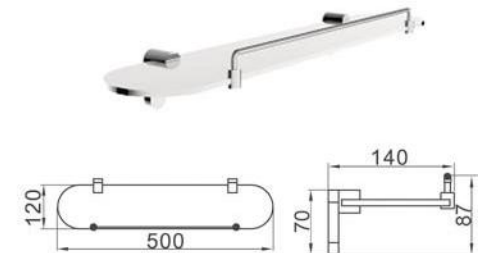

Model: BG-7705  
Towel ring  
毛巾環

Model: BG-7706  
Paper holder  
手紙架

Model: BG-7706B  
Paper holder with cover  
廁紙架

Model: BG-7707  
Toilet brush holder  
便器刷

Model: BG-7708  
Towel rail  
毛巾架

Model: BG-7710B  
Glass shelf  
置物架