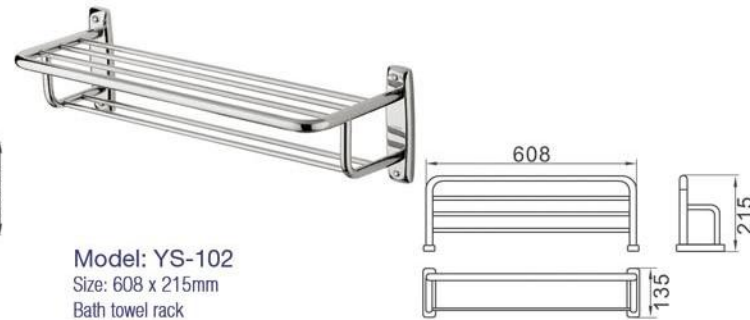

Model: YS-30011  
Towel rail  
毛巾架

Model: YS-30019  
Towel shelf  
毛巾架

Model: YS-30016  
Double robe hook  
雙衣帽鉤

Model: YS-30017  
Towel ring  
毛巾環

Model: YS-30012  
Double towel rail  
雙檔毛巾架

Model: YS-30022  
Bath towel rack  
浴巾架

# Towel Shelf / Other Accessories

SERIES

Material: Stainless steel(304)  
材料:不銹鋼(304)光面

Model: YS-101  
Size: 608 x 280mm  
Bath towel rack  
浴巾架

Model: YS-102  
Size: 608 x 215mm  
Bath towel rack  
浴巾架

Model: YS-103  
Size: 608 x 240mm  
Bath towel rack  
浴巾架