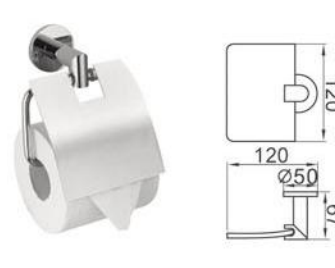

Model: BG-6106B
Paper holder
廁紙架