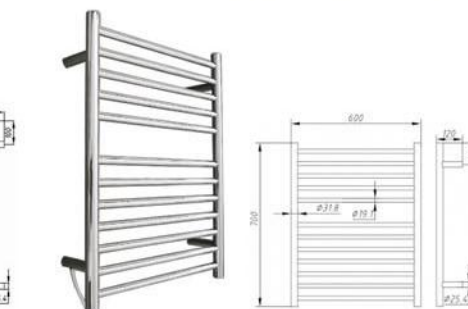

CE 認證  
Model: HTS600x450/5  
Material:Stainless steel 不銹鋼  
Heated towel rails 暗裝式/明裝式暖毛巾杆(正方)  
Bars:5  
Size: 600Hx450W  
Power: 40W  
Size: 600x120x450mm  
尺寸: 600x120x450mm

CE 認證  
Model: HTS 800x600/6  
Material:Stainless steel 不銹鋼  
Heated towel rails 暗裝式/明裝式暖毛巾杆(正方)  
Bars:6  
Size: 800Hx600W  
Power: 55W  
Size: 800x120x600mm  
尺寸: 800x120x600mm

CE 認證  
Model: HTR 800x600/6  
Material:Stainless steel 不銹鋼  
Heated towel rails 暗裝式/明裝式暖毛巾杆(圓)  
Bars:6  
Size: 800Hx600W  
Power: 50W  
Size: 800x120x600mm  
尺寸: 600x120x600mm

CE 認證  
Model: Model: HTR 800x500/6  
Material:Stainless steel 不銹鋼  
Heated towel rails  
暗裝式/明裝式暖毛巾杆(圓)  
Bars: 6  
Size: 800Hx500W  
Power: 55W  
Size: 800x120x500mm  
尺寸: 800x120x500mm