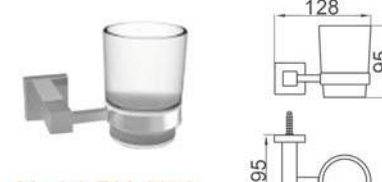

# 8200 SERIES

Model: BM-8254A  
Robe hook  
衣帽鈎

Model: BM-8254B  
Double robe hook  
雙衣帽鈎

Model: BM-8259  
Soap holder  
肥皂架

Model: BM-8256  
Soap holder  
肥皂網

Model: BM-8258  
Single tumbler holder with glass  
單杯架