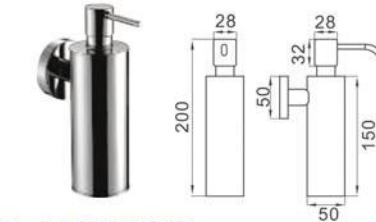

Model: BW-68518
Wall mounted soap dispenser
皂液器