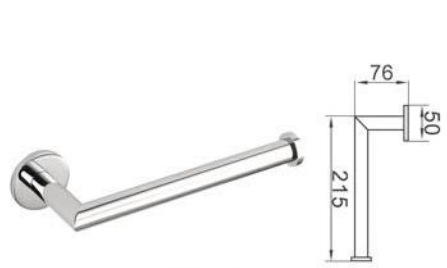

# 6100 SERIES

Model: BG-6101  
Robe hook  
衣帽鉤

Model: BG-6102  
Soap holder  
肥皂架

Model: BG-6102D  
Soap dispenser  
皂液器

Model: BG-6103  
Single tumbler holder with glass  
單杯架

Model: BG-6105  
Tissue holder  
手紙架