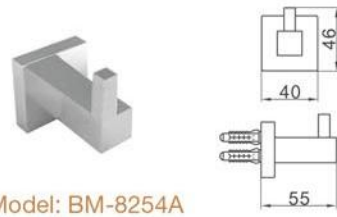

8200 SERIES

Model: BM-8254A
Robe hook
衣帽鈎