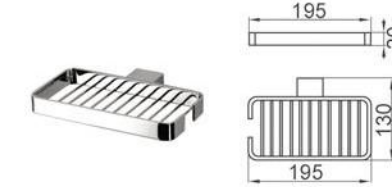

Model: BG-7802B1
Soap basket
肥皂網