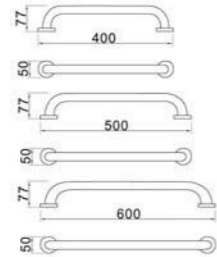

Model : YS-5833  
Paper holder with rubbish box  
手紙箱連垃圾箱  
Size: 300x750x138mm

Model : YS-5832  
Paper holder with rubbish box  
手紙箱連垃圾箱  
Size: 1200x350x180mm

Model : YS-5834  
Paper holder with rubbish box  
手紙箱連垃圾箱  
Size: 1400x300x138mm

Model : YS-5852  
Paper holder  
手紙箱連垃圾箱  
Size: 500x320x150mm

Model : YS-5853  
Paper holder with rubbish box  
手紙箱連垃圾箱  
Size: 1415x385x140mm

Model : YS-5855  
Paper holder with rubbish box  
手紙箱連垃圾箱  
Size: 1400x350x150mm

Model : YS-607(400/500/600mm)  
Single Towel bar 毛巾杆  
材料:Stainless steel 不銹鋼304  
顏色:Polish finished 鏡光  
Size: Ø16

Model : YS-601(400/500/600mm)  
Grab Bar 浴室扶手  
材料:Stainless steel 不銹鋼304  
顏色:Polish finished 鏡光  
Size: Ø25