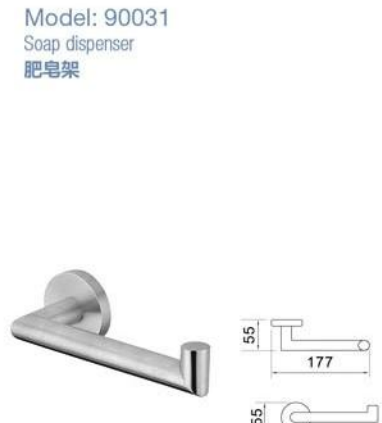

Model: BM-8212  
Swivel double towel rails  
二層活動杆

Model: BM-8224 / BM-8230  
Single towel rail  
Size: 612mm/712mm  
單檔毛巾架

Model: BM-8248 / BM-8261  
Double towel rail  
Size: 612mm/712mm  
雙檔毛巾架

Model: BM-8257  
Toilet brush and holder  
便器刷

# 9000 SERIES

Material: Stainless steel(304)  
材料:不銹鋼(304)  
Color: Satin  
顏色:砂光

Model: 90016A  
Robe hook  
衣帽鈎

Model: 90016B  
Double robe hook  
雙衣帽鈎

Model: 90014  
Soap dispenser  
肥皂架

Model: 90031  
Soap dispenser  
肥皂架

Model: 90018  
Wall mounted soap dispenser  
皂液器

Model: 90017  
Towel ring  
毛巾環

Model: 90015B  
Paper holder  
手紙架

Model: 90015A  
Paper holder  
廁紙架

Model: 90013  
Tumbler holder  
單杯架

Model: 90010  
Toilet brush holder  
便器刷