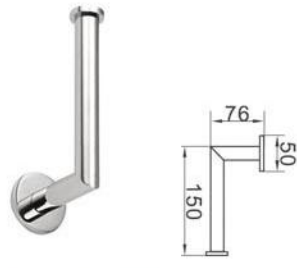

# 6100 SERIES

Model: BG-6101  
Robe hook  
衣帽鉤

Model: BG-6102  
Soap holder  
肥皂架

Model: BG-6102D  
Soap dispenser  
皂液器

Model: BG-6103  
Single tumbler holder with glass  
單杯架

Model: BG-6105  
Tissue holder  
手紙架