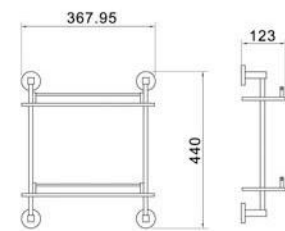

7000

SERIES

Material: Stainless steel(304)

材料:不銹鋼(304)

Color: Satin

顏色:砂光

Model: YS-70033
Double glass shelf
雙層置物架

3000

SERIES

Material: Stainless steel(304)

材料:不銹鋼(304)

Color: Satin

顏色:砂光