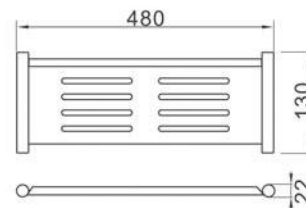

Model: YS-30019
Towel shelf
毛巾架