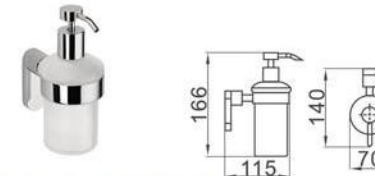

# 7700 SERIES

Model: BG-7701  
Robe hook  
衣帽鉤

Model: BG-7702  
Soap holder  
肥皂架

Model: BG-7702D1  
Soap dispenser  
皂液器

Model: BG-7702D2  
Soap dispenser  
皂液器

Model: BG-7703  
Tumbler holder  
單杯架

Model: BG-7704  
Double tumbler holder  
雙杯架