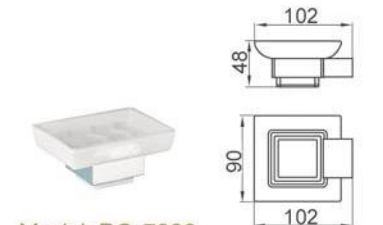

Model: BG-7802B2  
Soap basket  
肥皂網

Model: BG-7804B  
Double tumbler holder  
雙杯架

Model: BG-7806  
Double paper holder  
雙手紙架

Model: BG-7808  
Towel rail  
毛巾架

Model: BG-7809A  
Double towel rails  
雙檔毛巾架