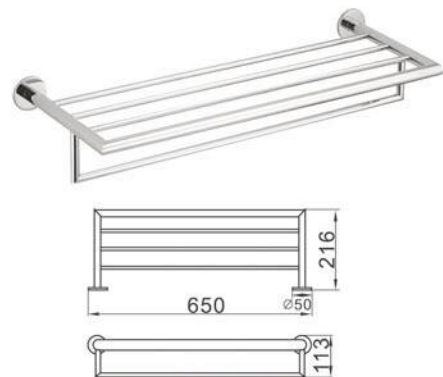

Model: BG-6111B
Bath towel rack
浴巾架