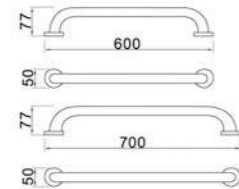

Model : YS-607(400/500/600mm)  
Single Towel bar 毛巾杆  
材料:Stainless steel 不銹鋼304  
顏色:Polish finished 鏡光  
Size: Ø16

Model : YS-601(400/500/600mm)  
Grab Bar 浴室扶手  
材料:Stainless steel 不銹鋼304  
顏色:Polish finished 鏡光  
Size: Ø25

Model : FD-01  
Single Towel bar 毛巾杆  
材料:Stainless steel 不銹鋼304  
顏色:Nickel 拉絲  
Size: 拉絲(400cm)

Model : YS-605(600/700mm)  
Single Towel bar 毛巾杆  
材料:Stainless steel 不銹鋼304  
顏色:Polish finished 鏡光  
Size: Ø10