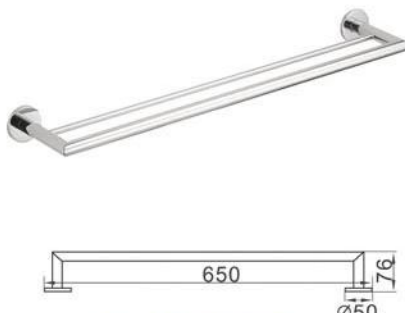

Model: BG-6106  
Tissue holder  
手紙架

Model: BG-6106B  
Paper holder  
廁紙架

Model: BG-6106C  
Double paper holder  
雙手紙架

Model: BG-6108  
Towel rail  
毛巾架

Model: BG-6110  
Glass shelf  
置物架

Model: BG-6107B  
Toilet brush and holder  
便器刷