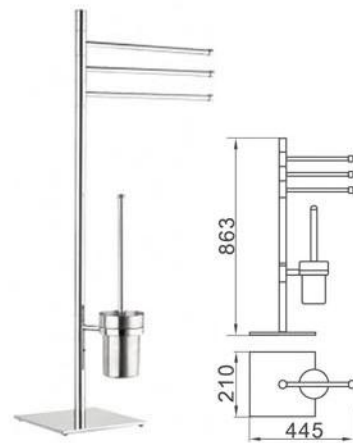

Model: 71096
Size: 445x863mm
Curtain rail
簾子杆