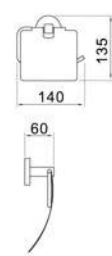

Model: YS-70015  
Paper holder  
廁紙架

Model: YS-70011  
Towel rail  
毛巾架

Model: YS-70019  
Glass shelf  
置物架

Model: YS-70014  
Soap holder  
肥皂架

Model: YS-70018  
Double tumbler holder  
雙杯架

Model: YS-70017  
Towel ring  
毛巾環