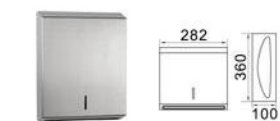

Model : YS-5821
Name: Paper towel dispenser
Main Material: 304 stainless steel
Color: polish finished satin finished
擦手紙箱