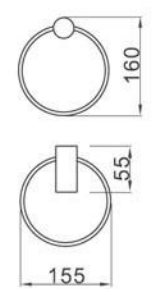

7000

SERIES

Material: Stainless steel(304)

材料:不銹鋼(304)

Color: Satin

顏色:砂光

3000

SERIES

Material: Stainless steel(304)

材料:不銹鋼(304)

Color: Satin

顏色:砂光

Model: YS-30017
Towel ring
毛巾環