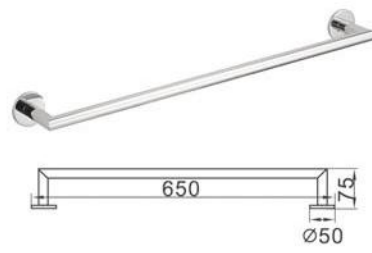

Model: BG-6108
Towel rail
毛巾架