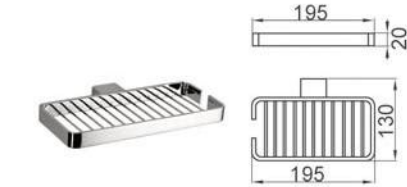

Model: BG-7802B2
Soap basket
肥皂網