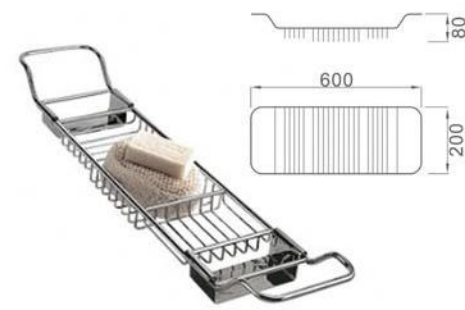

# Towel Shelf / Other Accessories

SERIES

Material: Stainless steel(304)  
材料:不銹鋼(304)光面

Model: YS-101  
Size: 608 x 280mm  
Bath towel rack  
浴巾架

Model: YS-102  
Size: 608 x 215mm  
Bath towel rack  
浴巾架

Model: YS-103  
Size: 608 x 240mm  
Bath towel rack  
浴巾架

Model: YS-105  
Size: 608 x 240mm  
Bath towel rack  
浴巾架

Model: YS-106  
Size: 608 x 215mm  
Bath towel rack  
浴巾架

Model: YS-307  
Size: 608 x 240mm  
Bath towel rack  
浴巾架

Model: 71096  
Size: 445x863mm  
Curtain rail  
簾子杆

Model: 71092  
Size: 340x830mm  
Curtain rail  
簾子杆

Model: BW-B14023  
Size: 600x200x80mm  
Bath tub soap holder  
浴缸皂液置物架