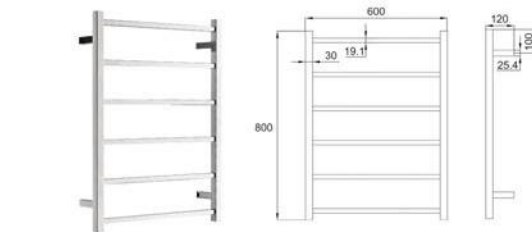

CE 認證
Model: HTS 800x600/6
Material:Stainless steel 不銹鋼
Heated towel rails 暗裝式/明裝式暖毛巾杆(正方)
Bars:6
Size: 800Hx600W
Power: 55W
Size: 800x120x600mm
尺寸: 800x120x600mm