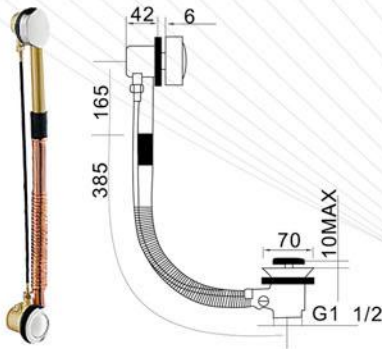

TECHNICAL SPECIFICATION

ZYA-22C-5 1500 x 800 x 420mm
ZYA-22C-6 1600 x 800 x 420mm
ZYA-22C-7 1700 x 800 x 420mm

Dimensions(mm)

A	C
1500	1320
1600	1420
1700	1520

Cube

TECHNICAL SPECIFICATION

BC-30166 1400x700x420mm
BC-30166 1500x750x435mm
BC-30166 1500x800x435mm
BC-30166 1700x750x420mm

Cast Iron Bathtub

Bellini[®]
Italy

Bristol

- Service life not less than 25 years
 - Kind of legs:
- Classic
- Royal
 - Bath volume is 210 liters
 - 135 ± 4Kg
 - Colored outside of the bath in any colors
- ◆ ◆ ◆ ◆ ◆ ◆ ◆ ◆ ◆ ◆

MODEL: ZYA-21
Size: 1700x750x680mm

MODEL: 10203
Bass pop up bathtub
Drain with overflow
Flexible copper pipe 36mm
The brass plug \varnothing 42mm
浴缸去水 (直)

MODEL: 10213
Bass pop up bathtub
Drain with overflow
Flexible copper pipe 36mm
The brass plug \varnothing 42mm
浴缸去水 (横)

MODEL: BC-01
Bathtub handle
浴缸扶手
(可加配扶手到 model: BC-30166 的浴缸上)

HOW TO MEASURE THE BATH TECHNICAL SPECIFICATION

- A1 – Full length of bath with sides (from wall to wall)
- A2 – internal length of the bath without edges
- B1 – Full width of the bath
- B2 – internal width of the bath without edges
- E – depth of the bath
- B3 – width of the bathtub bottom