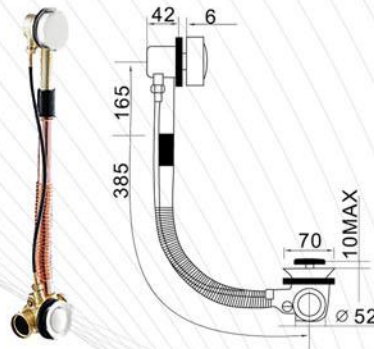

TECHNICAL SPECIFICATION

ZYA-22C-5 1500 x 800 x 420mm
ZYA-22C-6 1600 x 800 x 420mm
ZYA-22C-7 1700 x 800 x 420mm

Dimensions(mm)

A	C
1500	1320
1600	1420
1700	1520

Cube

TECHNICAL SPECIFICATION

BC-30166 1400x700x420mm
BC-30166 1500x750x435mm
BC-30166 1500x800x435mm
BC-30166 1700x750x420mm

Cast Iron Bathtub

Bellini[®]
Italy

Bristol

- Service life not less than 25 years
 - Kind of legs:
- Classic
- Royal
 - Bath volume is 210 liters
 - 135 ± 4Kg
 - Colored outside of the bath in any colors
- ◆ ◆ ◆ ◆ ◆ ◆ ◆ ◆ ◆ ◆

MODEL: ZYA-21
Size: 1700x750x680mm

MODEL: 10203
Bass pop up bathtub
Drain with overflow
Flexible copper pipe 36mm
The brass plug \varnothing 42mm
浴缸去水 (直)

MODEL: 10213
Bass pop up bathtub
Drain with overflow
Flexible copper pipe 36mm
The brass plug \varnothing 42mm
浴缸去水 (横)

MODEL: BC-01
Bathtub handle
浴缸扶手
(可加配扶手到 model: BC-30166 的浴缸上)

HOW TO MEASURE THE BATH TECHNICAL SPECIFICATION

- A1 – Full length of bath with sides (from wall to wall)
- A2 – internal length of the bath without edges
- B1 – Full width of the bath
- B2 – internal width of the bath without edges
- E – depth of the bath
- B3 – width of the bathtub bottom