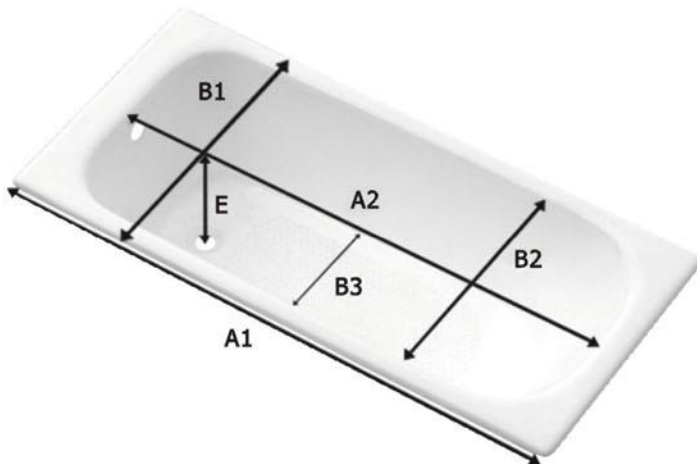

TECHNICAL SPECIFICATION

ZYA-22C-5 1500 x 800 x 420mm
ZYA-22C-6 1600 x 800 x 420mm
ZYA-22C-7 1700 x 800 x 420mm

Dimensions(mm)

A	C
1500	1320
1600	1420
1700	1520

Cube

TECHNICAL SPECIFICATION

BC-30166 1400x700x420mm
BC-30166 1500x750x435mm
BC-30166 1500x800x435mm
BC-30166 1700x750x420mm

Cast Iron Bathtub

Bellini[®]
Italy

Bristol

- Service life not less than 25 years
 - Kind of legs:
- Classic
- Royal
 - Bath volume is 210 liters
 - 135 ± 4Kg
 - Colored outside of the bath in any colors
- ◆ ◆ ◆ ◆ ◆ ◆ ◆ ◆ ◆ ◆

MODEL: ZYA-21
Size: 1700x750x680mm

MODEL: 10203
Bass pop up bathtub
Drain with overflow
Flexible copper pipe 36mm
The brass plug \varnothing 42mm
浴缸去水 (直)

MODEL: 10213
Bass pop up bathtub
Drain with overflow
Flexible copper pipe 36mm
The brass plug \varnothing 42mm
浴缸去水 (横)

MODEL: BC-01
Bathtub handle
浴缸扶手
(可加配扶手到 model: BC-30166 的浴缸上)

HOW TO MEASURE THE BATH TECHNICAL SPECIFICATION

- A1 – Full length of bath with sides (from wall to wall)
- A2 – internal length of the bath without edges
- B1 – Full width of the bath
- B2 – internal width of the bath without edges
- E – depth of the bath
- B3 – width of the bathtub bottom