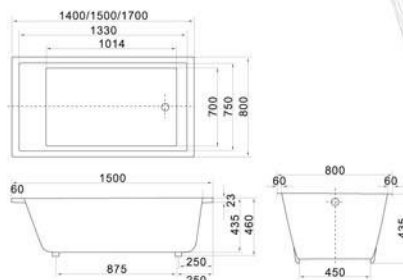

TECHNICAL SPECIFICATION

ZYA-9C-4 1400 x 750 x 410mm
ZYA-9C-5 1500 x 750 x 410mm
ZYA-9C-6 1600 x 750 x 410mm
ZYA-9C-7 1700 x 750 x 410mm
ZYA-9C-7 1700 x 800 x 410mm
ZYA-9C-8 1800 x 800 x 450mm

Dimensions(mm)

TECHNICAL SPECIFICATION

ZYA-22C-5 1500 x 800 x 420mm
ZYA-22C-6 1600 x 800 x 420mm
ZYA-22C-7 1700 x 800 x 420mm

Dimensions(mm)

A	C
1500	1320
1600	1420
1700	1520

Cube

TECHNICAL SPECIFICATION

BC-30166 1400x700x420mm
BC-30166 1500x750x435mm
BC-30166 1500x800x435mm
BC-30166 1700x750x420mm

Cast Iron Bathtub

Bellini[®]
Italy

Bristol

- Service life not less than 25 years
 - Kind of legs:
- Classic
- Royal
 - Bath volume is 210 liters
 - 135 ± 4Kg
 - Colored outside of the bath in any colors
- ◆ ◆ ◆ ◆ ◆ ◆ ◆ ◆ ◆ ◆

MODEL: ZYA-21
Size: 1700x750x680mm

MODEL: 10203
Bass pop up bathtub
Drain with overflow
Flexible copper pipe 36mm
The brass plug \varnothing 42mm
浴缸去水 (直)

MODEL: 10213
Bass pop up bathtub
Drain with overflow
Flexible copper pipe 36mm
The brass plug \varnothing 42mm
浴缸去水 (横)