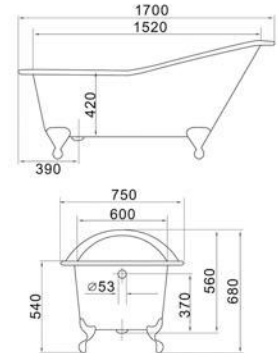

TECHNICAL SPECIFICATION

ZYA-9C-4 1400 x 750 x 410mm
ZYA-9C-5 1500 x 750 x 410mm
ZYA-9C-6 1600 x 750 x 410mm
ZYA-9C-7 1700 x 750 x 410mm
ZYA-9C-7 1700 x 800 x 410mm
ZYA-9C-8 1800 x 800 x 450mm

Dimensions(mm)

TECHNICAL SPECIFICATION

ZYA-22C-5 1500 x 800 x 420mm
ZYA-22C-6 1600 x 800 x 420mm
ZYA-22C-7 1700 x 800 x 420mm

Dimensions(mm)

A	C
1500	1320
1600	1420
1700	1520

Cube

TECHNICAL SPECIFICATION

BC-30166 1400x700x420mm
BC-30166 1500x750x435mm
BC-30166 1500x800x435mm
BC-30166 1700x750x420mm

Cast Iron Bathtub

Bellini[®]
Italy

Bristol

- Service life not less than 25 years
 - Kind of legs:
- Classic
- Royal
 - Bath volume is 210 liters
 - 135 ± 4Kg
 - Colored outside of the bath in any colors
- ◆ ◆ ◆ ◆ ◆ ◆ ◆ ◆ ◆ ◆

MODEL: ZYA-21
Size: 1700x750x680mm

MODEL: 10203
Bass pop up bathtub
Drain with overflow
Flexible copper pipe 36mm
The brass plug \varnothing 42mm
浴缸去水 (直)

MODEL: 10213
Bass pop up bathtub
Drain with overflow
Flexible copper pipe 36mm
The brass plug \varnothing 42mm
浴缸去水 (横)