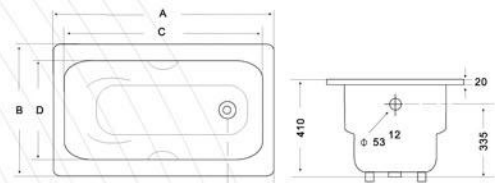

Cast Iron Bathtub

Classic

- Service life not less than 25 years
- Antislip coating
- The enlarged basin
- The bath is covered with 3 titanium enamel layers, has got completely smooth surface.
- 1200x700 – 65 ± 2Kg
1300x700 – 70 ± 2Kg
1400x700 – 75 ± 2Kg
1500x700 – 80 ± 2Kg
1600x700 – 88 ± 2Kg
1700x700 – 92 ± 2Kg
- Simple and fast mount system of the bath legs
- High quality enamel
- Easy maintenance
- Ecologically safe
- 1200x700 – Bath volume is 89 Liters
1300x700 – Bath volume is 96 Liters
1400x700 – Bath volume is 108 Liters
1500x700 – Bath volume is 118 Liters
1600x700 – Bath volume is 130 Liters
1700x700 – Bath volume is 138 Liters

TECHNICAL SPECIFICATION

ZYA-8-2 1200 x 700 x 400mm
ZYA-8-3 1300 x 700 x 400mm
ZYA-8-4 1400 x 700 x 400mm
ZYA-8-5 1500 x 700 x 400mm
ZYA-8-6 1600 x 700 x 400mm
ZYA-8-7 1700 x 700 x 400mm

Dimensions(mm)

A	C	A	C
1200	1010	1500	1310
1300	1100	1600	1400
1400	1200	1700	1510

TECHNICAL SPECIFICATION

ZYA-9C-4 1400 x 750 x 410mm
ZYA-9C-5 1500 x 750 x 410mm
ZYA-9C-6 1600 x 750 x 410mm
ZYA-9C-7 1700 x 750 x 410mm
ZYA-9C-7 1700 x 800 x 410mm
ZYA-9C-8 1800 x 800 x 450mm

Dimensions(mm)

TECHNICAL SPECIFICATION

ZYA-22C-5 1500 x 800 x 420mm
ZYA-22C-6 1600 x 800 x 420mm
ZYA-22C-7 1700 x 800 x 420mm

Dimensions(mm)

A	C
1500	1320
1600	1420
1700	1520

Cube

TECHNICAL SPECIFICATION

BC-30166 1400x700x420mm
BC-30166 1500x750x435mm
BC-30166 1500x800x435mm
BC-30166 1700x750x420mm