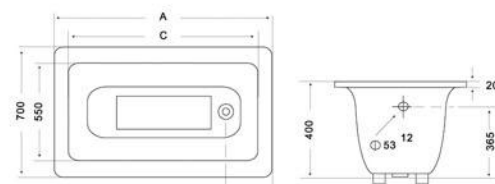

Cast Iron Bathtub

Classic

- Service life not less than 25 years
- Antislip coating
- The enlarged basin
- The bath is covered with 3 titanium enamel layers, has got completely smooth surface.
- 1200x700 – 65 ± 2Kg
1300x700 – 70 ± 2Kg
1400x700 – 75 ± 2Kg
1500x700 – 80 ± 2Kg
1600x700 – 88 ± 2Kg
1700x700 – 92 ± 2Kg
- Simple and fast mount system of the bath legs
- High quality enamel
- Easy maintenance
- Ecologically safe
- 1200x700 – Bath volume is 89 Liters
1300x700 – Bath volume is 96 Liters
1400x700 – Bath volume is 108 Liters
1500x700 – Bath volume is 118 Liters
1600x700 – Bath volume is 130 Liters
1700x700 – Bath volume is 138 Liters

TECHNICAL SPECIFICATION

ZYA-8-2 1200 x 700 x 400mm
ZYA-8-3 1300 x 700 x 400mm
ZYA-8-4 1400 x 700 x 400mm
ZYA-8-5 1500 x 700 x 400mm
ZYA-8-6 1600 x 700 x 400mm
ZYA-8-7 1700 x 700 x 400mm

Dimensions(mm)

A	C	A	C
1200	1010	1500	1310
1300	1100	1600	1400
1400	1200	1700	1510

TECHNICAL SPECIFICATION

ZYA-9C-4 1400 x 750 x 410mm
ZYA-9C-5 1500 x 750 x 410mm
ZYA-9C-6 1600 x 750 x 410mm
ZYA-9C-7 1700 x 750 x 410mm
ZYA-9C-7 1700 x 800 x 410mm
ZYA-9C-8 1800 x 800 x 450mm

Dimensions(mm)

TECHNICAL SPECIFICATION

ZYA-22C-5 1500 x 800 x 420mm
ZYA-22C-6 1600 x 800 x 420mm
ZYA-22C-7 1700 x 800 x 420mm

Dimensions(mm)

A	C
1500	1320
1600	1420
1700	1520

Cube

TECHNICAL SPECIFICATION

BC-30166 1400x700x420mm
BC-30166 1500x750x435mm
BC-30166 1500x800x435mm
BC-30166 1700x750x420mm