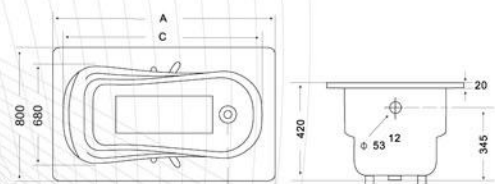

TECHNICAL SPECIFICATION

ZYA-8-2 1200 x 700 x 400mm
ZYA-8-3 1300 x 700 x 400mm
ZYA-8-4 1400 x 700 x 400mm
ZYA-8-5 1500 x 700 x 400mm
ZYA-8-6 1600 x 700 x 400mm
ZYA-8-7 1700 x 700 x 400mm

Dimensions(mm)

A	C	A	C
1200	1010	1500	1310
1300	1100	1600	1400
1400	1200	1700	1510

TECHNICAL SPECIFICATION

ZYA-9C-4 1400 x 750 x 410mm
ZYA-9C-5 1500 x 750 x 410mm
ZYA-9C-6 1600 x 750 x 410mm
ZYA-9C-7 1700 x 750 x 410mm
ZYA-9C-7 1700 x 800 x 410mm
ZYA-9C-8 1800 x 800 x 450mm

Dimensions(mm)

A	B	C	D
1400	750	1220	640
1500	750	1320	640
1600	750	1420	640
1700	750	1520	640
1700	800	1520	680
1800	800	1620	680

Nova

- Service life not less than 25 years
- Antislip coating
- The enlarged basin
- The bath is covered with 3 titanium enamel layers, has got completely smooth surface.
- 1500x800 – 95 ± 2Kg
1600x800 – 110 ± 2Kg
1700x800 – 115 ± 2Kg
- Simple and fast mount system of the bath legs
- High quality enamel
- Easy maintenance
- Ecologically safe
- 1500x800 – Bath volume is 158 Liters
1600x800 – Bath volume is 173 Liters
1700x800 – Bath volume is 188 Liters
- The depth is 42 cm

TECHNICAL SPECIFICATION

ZYA-22C-5 1500 x 800 x 420mm
ZYA-22C-6 1600 x 800 x 420mm
ZYA-22C-7 1700 x 800 x 420mm

Dimensions(mm)

A	C
1500	1320
1600	1420
1700	1520

Cube

TECHNICAL SPECIFICATION

BC-30166 1400x700x420mm
BC-30166 1500x750x435mm
BC-30166 1500x800x435mm
BC-30166 1700x750x420mm