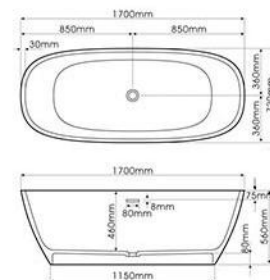

Size:1350x1350x490mm

Model BU-J48

BU-J68

Size: 1600x750x600mm/1600x900x580mm

Model BU-J68

BU-J52

Size:1690x750x880mm

Model BU-J52

Model BU-J112

BU-J64

Size:1810x930x520mm

Model BU-J64

BU-J120

Size:1700x720x540mm

Model BU-J120

BU-0204

Size: 1700x800x580(430)mm

Model BU-0204 ▲

BU-0124

Size: 1800x850x600(450)mm

Model BU-0124 ▲

BU-1216

Size: 1400x700x600(430)mm/1500x700x600(430)mm

Model BU-1216 ▲

BU-1240

Size: 1700x800x600(450)mm

Model BU-1240 ▲

BU-1244

Size: 1700x850x600(450)mm

Model BU-1244 ▲ ●

BU-1288

Size: 1700x850x600(450)mm