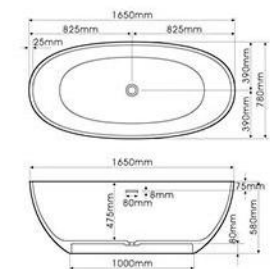

Size:1350x1350x490mm

Model BU-J48

BU-J68

Size: 1600x750x600mm/1600x900x580mm

Model BU-J68

BU-J52

Size:1690x750x880mm

Model BU-J52

BU-J100

Size:1730x750x620mm

Model BU-J100

BU-J60

Size:1900x1000x600mm

Model BU-J60

BU-J112

Size:1600x750x600mm

Size: 1700x800x580(430)mm

Model BU-0204 ▲

BU-0124

Size: 1800x850x600(450)mm

Model BU-0124 ▲

BU-1216

Size: 1400x700x600(430)mm/1500x700x600(430)mm

Model BU-1216 ▲

BU-1240

Size: 1700x800x600(450)mm

Model BU-1240 ▲

BU-1244

Size: 1700x850x600(450)mm

Model BU-1244 ▲ ●

BU-1288

Size: 1700x850x600(450)mm