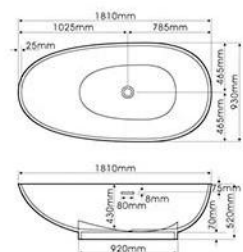

Model BU-J60