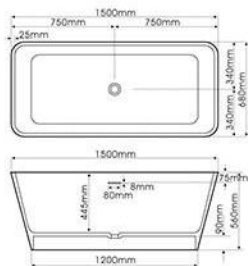

BATHTUBS COLLECTION

**Bellini**  
Italy

[www.bellini-italy.com](http://www.bellini-italy.com)

BU-J12

Size: 1500x680x560mm

Model BU-J12

BU-J20

Size: 1700x730x600mm

Model BU-J20

BU-185

Size: 1700x830x455mm

BU-J24

Size: 1600x700x580mm

Model BU-J24

BU-J36

Size: 1500x680x560mm

Size: 1600x800x500(650)mm

Model BU-176

BU-0128

Size: 1700x900x740(450)mm

Model BU-0128

BU-3268

Size: 1800x1200x700(600)mm

Model BU-3268 ▲ ●

BU-3272

Size: 1650x750x580(430)mm  
Size: 1700x750x580(430)mm/1800x800x580(430)mm

Model BU-3272 ▲ ●

BU-3276

Size: 1500x750x580(430)mm/1700x750x600(440)mm

Model BU-3276 ▲ ●

BU-0044

Size: 1700x850x600(430)mm  
Size: 1750x900x600(430)mm/1800x900x600(430)mm