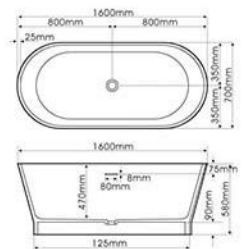

Model BU-J20

BU-185

Size: 1700x830x455mm

BU-J24

Size: 1600x700x580mm

Model BU-J24

BU-J36

Size: 1500x680x560mm

Model BU-J36

BU-J32

Size: 1500x760x540mm/1600x800x540mm  
Size: 1700x880x560mm/1800x900x570mm

Model BU-J32

BU-J40

Size: 1500x1500x520mm

Model BU-J40

BU-J48

Size:1350x1350x490mm

Model BU-J48

BU-J68

Size: 1600x750x600mm/1600x900x580mm

Model BU-J68

BU-J52

Size:1690x750x880mm

Model BU-J52

BU-3272

Size: 1650x750x580(430)mm  
Size: 1700x750x580(430)mm/1800x800x580(430)mm

Model BU-3272 ▲ ●

BU-3276

Size: 1500x750x580(430)mm/1700x750x600(440)mm

Model BU-3276 ▲ ●

BU-0044

Size: 1700x850x600(430)mm  
Size: 1750x900x600(430)mm/1800x900x600(430)mm