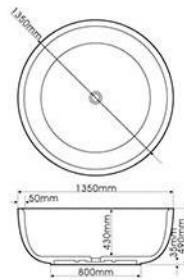

Model BU-J20

BU-185

Size: 1700x830x455mm

BU-J24

Size: 1600x700x580mm

Model BU-J24

BU-J36

Size: 1500x680x560mm

Model BU-J36

BU-J32

Size: 1500x760x540mm/1600x800x540mm  
Size: 1700x880x560mm/1800x900x570mm

Model BU-J32

BU-J40

Size: 1500x1500x520mm

Model BU-J40

BU-J48

Size:1350x1350x490mm

Model BU-J48

BU-J68

Size: 1600x750x600mm/1600x900x580mm

Model BU-J68

BU-J52

Size:1690x750x880mm

Model BU-J52

Size: 1600x1600x600(450)mm

Model BU-0168 ▲ ●

BU-1296

Size: 1300x1300x580(450)mm

Model BU-1296 ▲ ●

BU-3212/AJ

Size: 1500x700x600mm

Size: 1600x700x600mm