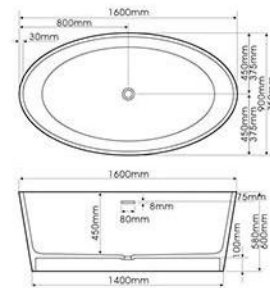

Model BU-J20

BU-185

Size: 1700x830x455mm

BU-J24

Size: 1600x700x580mm

Model BU-J24

BU-J36

Size: 1500x680x560mm

Model BU-J36

BU-J32

Size: 1500x760x540mm/1600x800x540mm  
Size: 1700x880x560mm/1800x900x570mm

Model BU-J32

BU-J40

Size: 1500x1500x520mm

Model BU-J40

BU-J48

Size:1350x1350x490mm

Model BU-J48

BU-J68

Size: 1600x750x600mm/1600x900x580mm

Model BU-J68

BU-J52

Size:1690x750x880mm

Model BU-J52

Size: 1600x1600x600(450)mm

Model BU-0168 ▲ ●

BU-1296

Size: 1300x1300x580(450)mm

Model BU-1296 ▲ ●

BU-3212/AJ

Size: 1500x700x600mm

Size: 1600x700x600mm