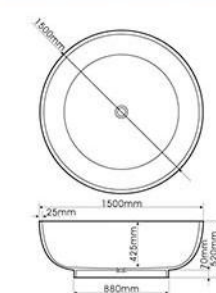

Model BU-J20

BU-185

Size: 1700x830x455mm

BU-J24

Size: 1600x700x580mm

Model BU-J24

BU-J36

Size: 1500x680x560mm

Model BU-J36

BU-J32

Size: 1500x760x540mm/1600x800x540mm  
Size: 1700x880x560mm/1800x900x570mm

Model BU-J32

BU-J40

Size: 1500x1500x520mm

Model BU-J40

BU-J48

Size:1350x1350x490mm

Model BU-J48

BU-J68

Size: 1600x750x600mm/1600x900x580mm

Model BU-J68

BU-J52

Size:1690x750x880mm

Model BU-J52

Size: 1600x1600x600(450)mm

Model BU-0168 ▲ ●

BU-1296

Size: 1300x1300x580(450)mm

Model BU-1296 ▲ ●

BU-3212/AJ

Size: 1500x700x600mm

Size: 1600x700x600mm