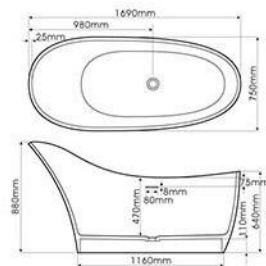

Model BU-J20

BU-185

Size: 1700x830x455mm

BU-J24

Size: 1600x700x580mm

Model BU-J24

BU-J36

Size: 1500x680x560mm

Model BU-J36

BU-J32

Size: 1500x760x540mm/1600x800x540mm  
Size: 1700x880x560mm/1800x900x570mm

Model BU-J32

BU-J40

Size: 1500x1500x520mm

Model BU-J40

BU-J48

Size:1350x1350x490mm

Model BU-J48

BU-J68

Size: 1600x750x600mm/1600x900x580mm

Model BU-J68

BU-J52

Size:1690x750x880mm

Model BU-J52

Size: 1700x800x580(430)mm

Model BU-0204 ▲

BU-0124

Size: 1800x850x600(450)mm

Model BU-0124 ▲

BU-1216

Size: 1400x700x600(430)mm/1500x700x600(430)mm

Model BU-1216 ▲