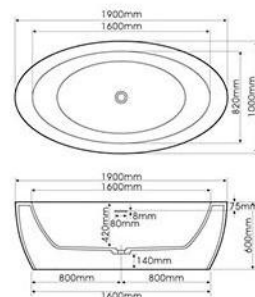

Size:1350x1350x490mm

Model BU-J48

BU-J68

Size: 1600x750x600mm/1600x900x580mm

Model BU-J68

BU-J52

Size:1690x750x880mm

Model BU-J52

BU-J100

Size:1730x750x620mm

Model BU-J100

BU-J60

Size:1900x1000x600mm

Model BU-J60

BU-J112

Size:1600x750x600mm

Size: 1700x800x580(430)mm

Model BU-0204 ▲

BU-0124

Size: 1800x850x600(450)mm

Model BU-0124 ▲

BU-1216

Size: 1400x700x600(430)mm/1500x700x600(430)mm

Model BU-1216 ▲

BU-1240

Size: 1700x800x600(450)mm

Model BU-1240 ▲

BU-1244

Size: 1700x850x600(450)mm

Model BU-1244 ▲ ●

BU-1288

Size: 1700x850x600(450)mm