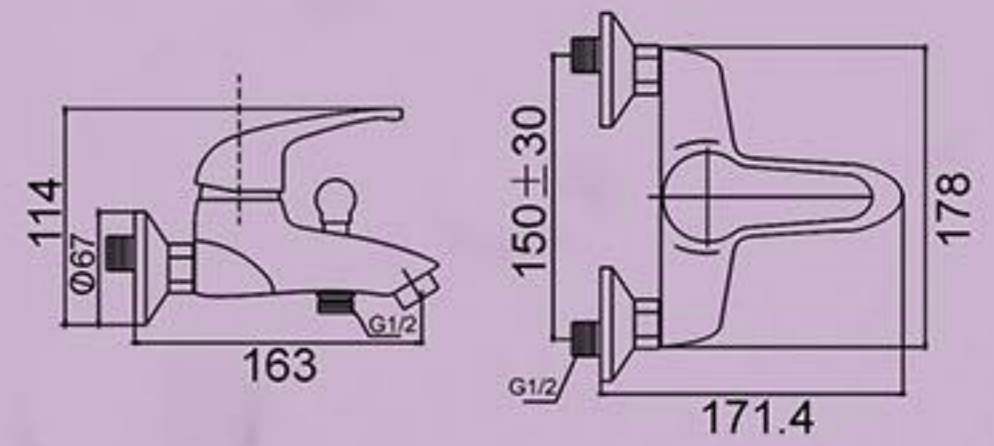

## RIMA

Water Authority

BL-8800

Water Authority

BL-8810

Water Authority

BL-8830

BL-JM-002+T2001

Water Authority

BL-8820