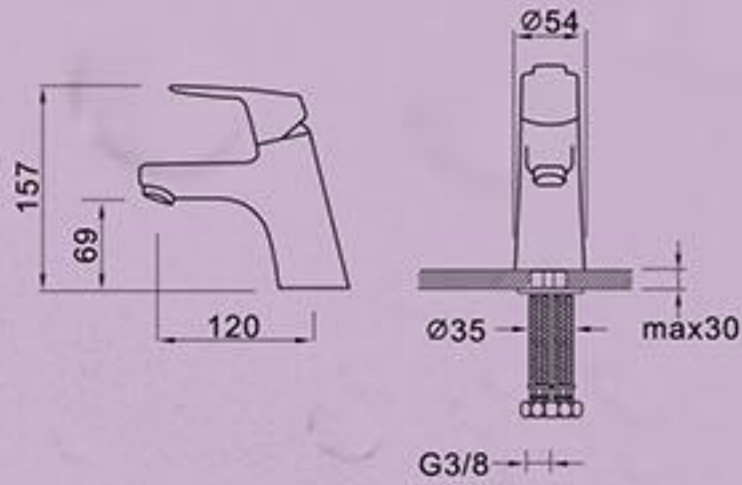

8000

Water Authority

Approval No. : C20130121

BA-8001

Water Authority