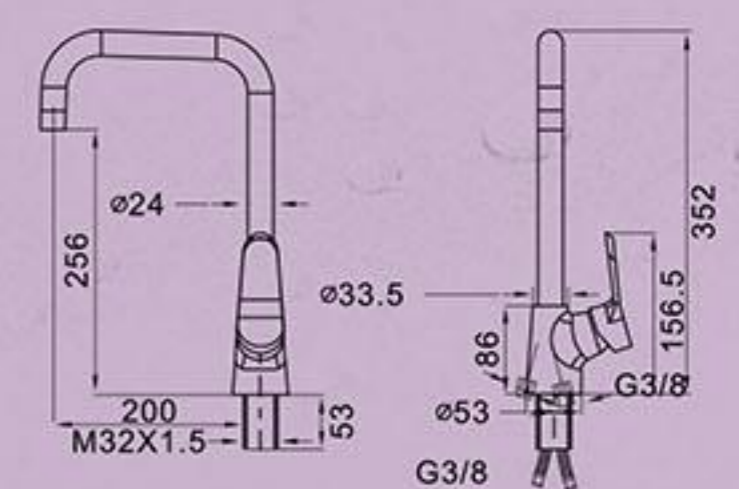

Water Authority

Approval No. : C20140088

**BA-8002**

Water Authority

BL-WF-001+T2001

Approval No.: C20140016

**BA-8009**