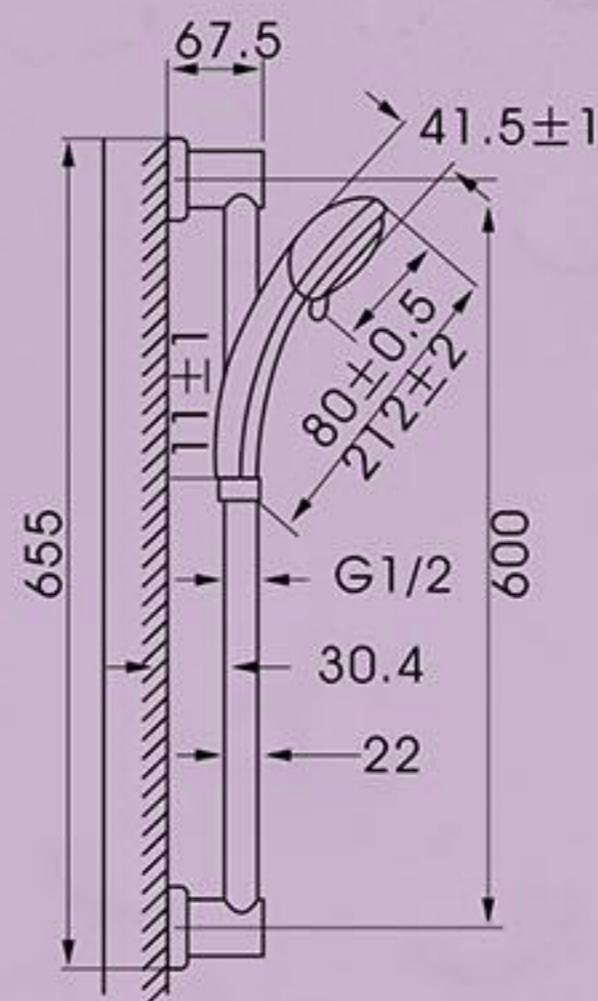

## RIMA

Water Authority

BL-8800

Water Authority

BL-8810

Water Authority

BL-8830

BL-JM-002+T2001

Water Authority

BL-8820

## 8000

Water Authority

Approval No. : C20130121

**BA-8001**

Water Authority

BL-JM-004-1+T2001

Approval No. : C20140088

**BA-8008**