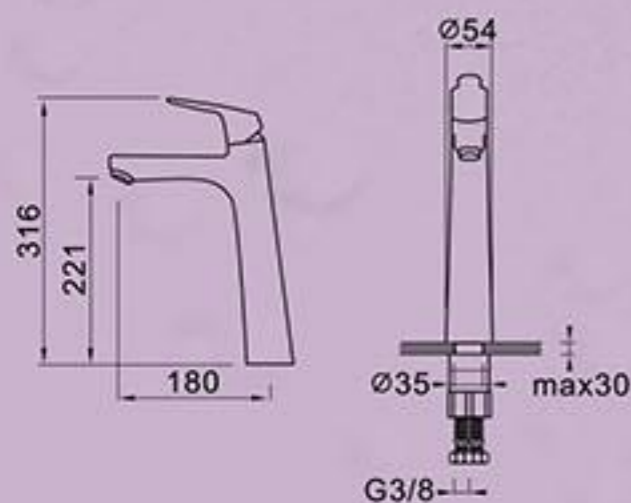

Approval No. : C20140088

BA-8002

Water Authority