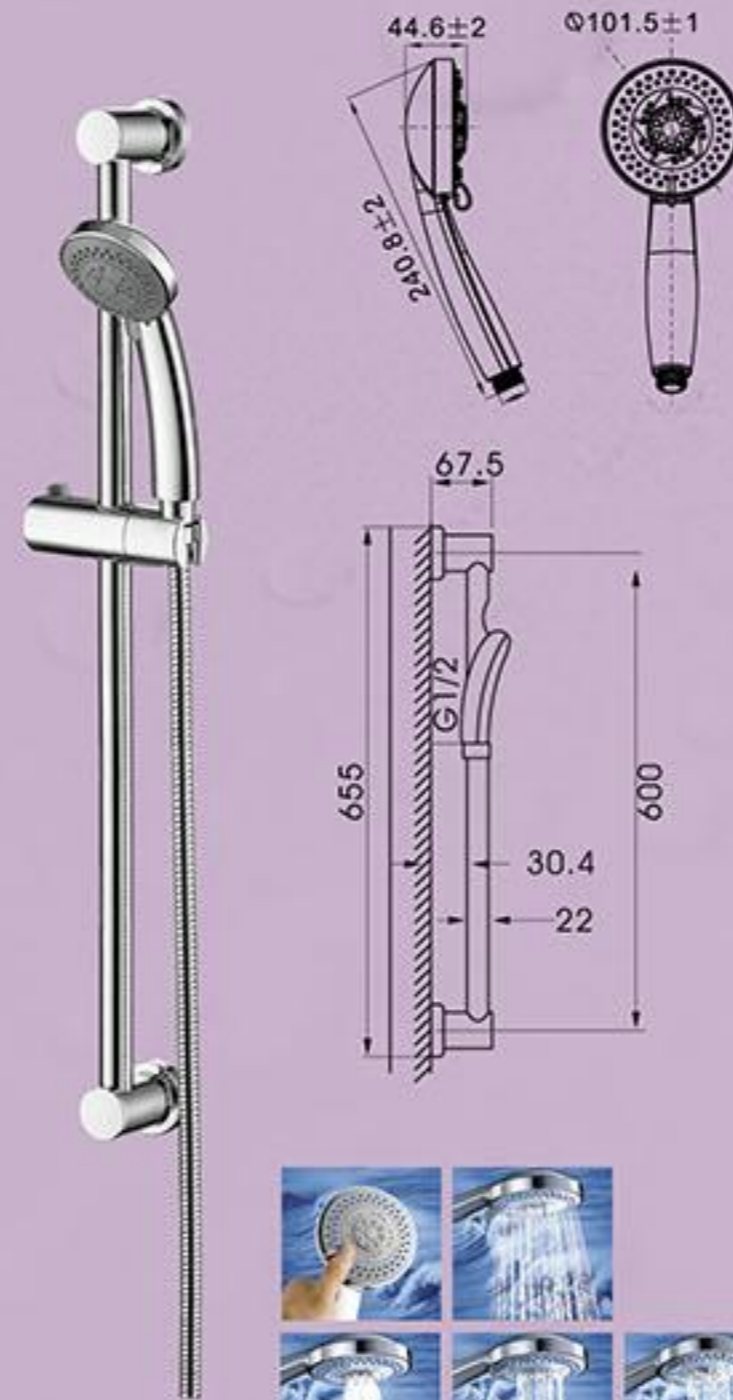

## 8000

Water Authority

Approval No. : C20130121

**BA-8001**

Water Authority

BL-JM-004-1+T2001

Approval No. : C20140088

**BA-8008**