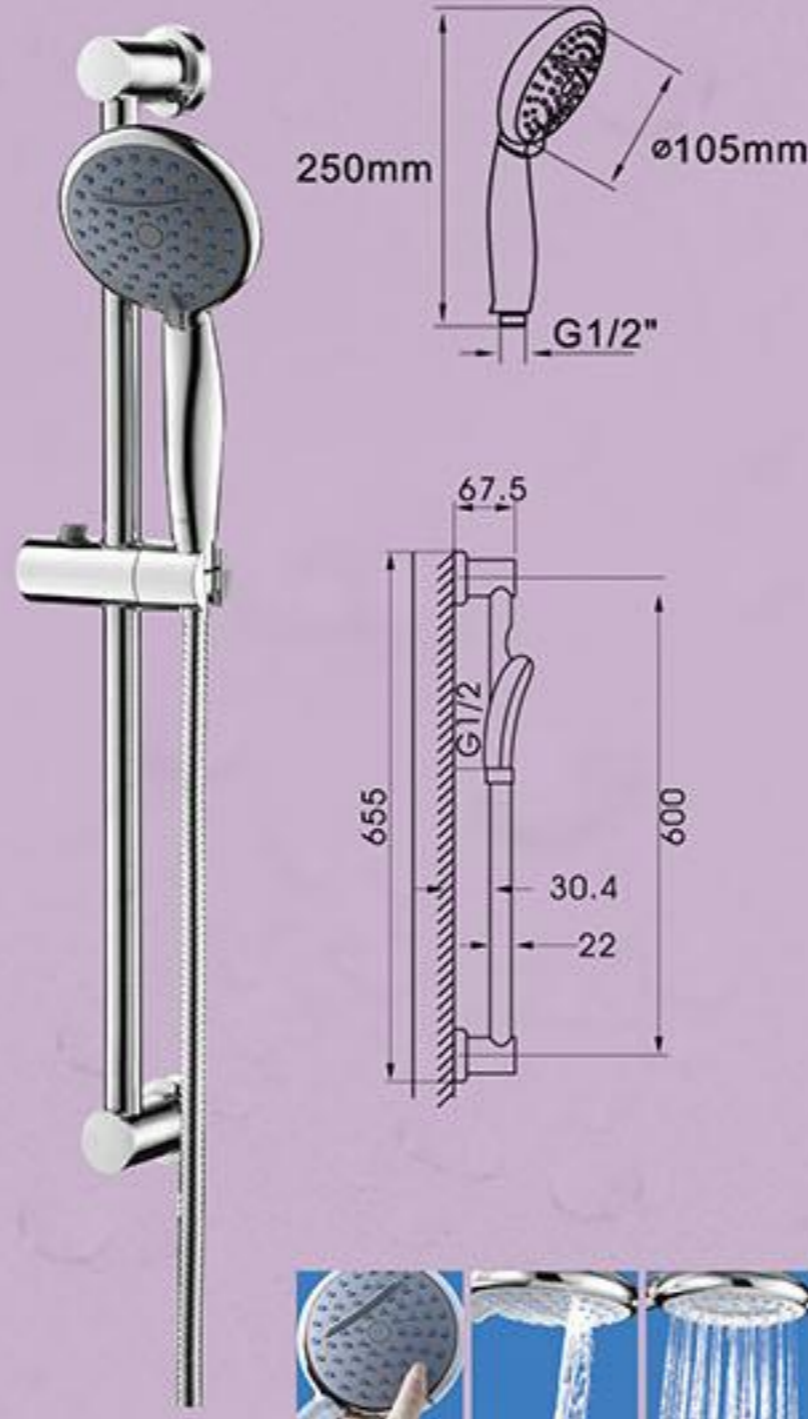

BL-WF-001+T2001