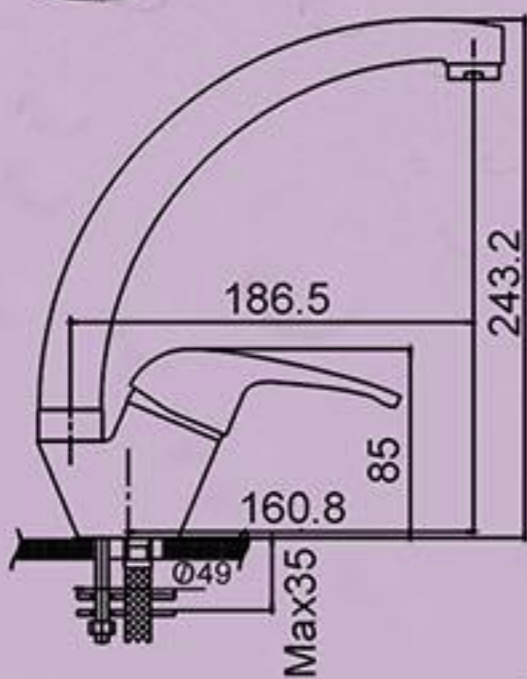

## RIMA

Water Authority

BL-8800

Water Authority

BL-8810

Water Authority

BL-8830

BL-JM-002+T2001

Water Authority

BL-8820

## 8000

Water Authority

Approval No. : C20130121

**BA-8001**

Water Authority

BL-JM-004-1+T2001

Approval No. : C20140088

**BA-8008**