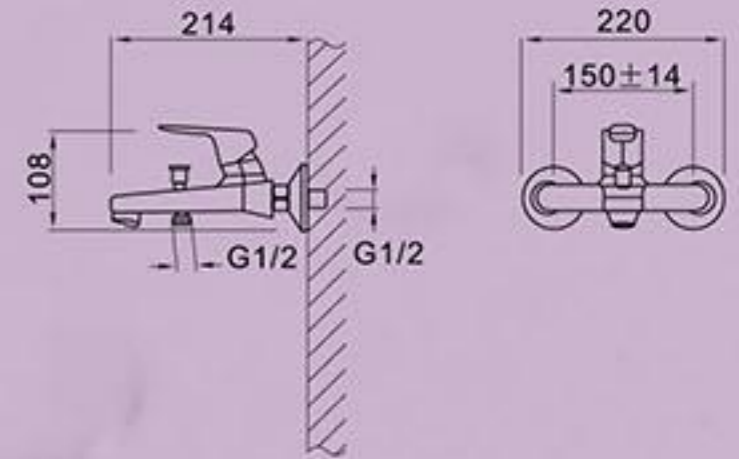

## 8000

Water Authority

Approval No. : C20130121

**BA-8001**

Water Authority

BL-JM-004-1+T2001

Approval No. : C20140088

**BA-8008**