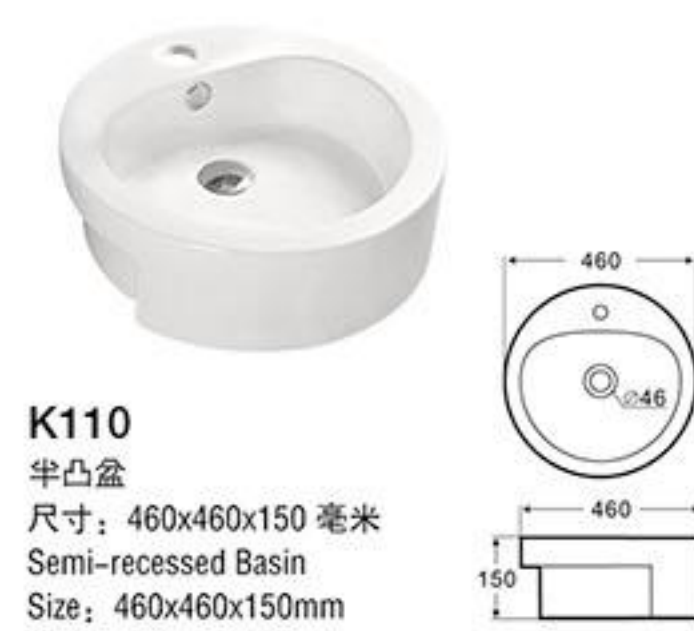

Semi-recessed Basin