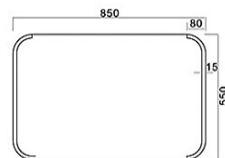

1 ML5800E
Size: 850x550mm
• Infra Sensor Switch
• Nano Acrylic Strip Light
• Color Temperature Change 3100-6400k
• IP44

2 ML5801F
Size: 850x550mm
• Infra Sensor
• Nano Acrylic Strip
• Color Temperature Change 3100-6400k
• IP44

3 MF6801
Size: 600x800x40mm
• 5mm safety film backed mirror glass
• 220-240V T9 40W fluorescent lamp
• IP44 Rated
• IR Sensor switch
• Ambient lighting all sides

4 MFT5701S
Size: 500x700x40mm
• 5mm safety film backed mirror glass
• 220-240V T9 32W fluorescent lamp
• IP44 Rated
• IR Sensor switch
• Tapered body
• Integrate cosmetic mirror x 3

5 ML6607B
Size: 600x600mm
• Infra Sensor Switch
• Nano Acrylic Strip Light
• Color Temperature Change 3100-6400k
• IP44

1 MLE5700
Size: 700x500mm

2 MLE6800
Size: 800x600mm

4 MLE61200/MLE61400
Size: 1200x600mm/
1400x600mm

5 MLR6602
Size: 550x550mm
600x600mm

3 MLE6900
Size: 900x600mm

• Dimmerable Sensor
• 5mm safety film backed mirror glass
• 220-240V Input, 12V Output LED lamp
• IP44
• IR Sensor Switch
• Heating pad (optional)