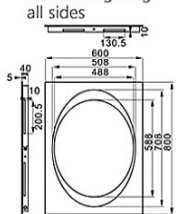

3 MF6801
Size: 600x800x40mm
• 5mm safety film backed mirror glass
• 220-240V T9 40W fluorescent lamp
• IP44 Rated
• IR Sensor switch
• Ambient lighting all sides

4 MFT5701S
Size: 500x700x40mm
• 5mm safety film backed mirror glass
• 220-240V T9 32W fluorescent lamp
• IP44 Rated
• IR Sensor switch
• Tapered body
• Integrate cosmetic mirror x 3

5 ML6607B
Size: 600x600mm
• Infra Sensor Switch
• Nano Acrylic Strip Light
• Color Temperature Change 3100-6400k
• IP44

1 MLE5700
Size: 700x500mm

2 MLE6800
Size: 800x600mm

4 MLE61200/MLE61400
Size: 1200x600mm/
1400x600mm

5 MLR6602
Size: 550x550mm
600x600mm

3 MLE6900
Size: 900x600mm

• Dimmerable Sensor
• 5mm safety film backed mirror glass
• 220-240V Input, 12V Output LED lamp
• IP44
• IR Sensor Switch
• Heating pad (optional)

2 MS5700/MS6800 /MS610100
Size: 600x800x30mm
700x550x30mm
600x1000x30mm
• IP44
• LED Acrylic Diffuser
• IR Sensor

3 MFS8612
Size: 600x800x40mm
• 5mm safety film backed mirror glass
• 220-240V Input, 12V Output LED lamp
• IP44 Rated
• IR Sensor switch
• Integrate cosmetic-mirror x 3