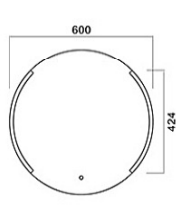

3 MF6801
Size: 600x800x40mm
• 5mm safety film backed mirror glass
• 220-240V T9 40W fluorescent lamp
• IP44 Rated
• IR Sensor switch
• Ambient lighting all sides

4 MFT5701S
Size: 500x700x40mm
• 5mm safety film backed mirror glass
• 220-240V T9 32W fluorescent lamp
• IP44 Rated
• IR Sensor switch
• Tapered body
• Integrate cosmetic mirror x 3

5 ML6607B
Size: 600x600mm
• Infra Sensor Switch
• Nano Acrylic Strip Light
• Color Temperature Change 3100-6400k
• IP44

1 MLE5700
Size: 700x500mm

2 MLE6800
Size: 800x600mm

4 MLE61200/MLE61400
Size: 1200x600mm/
1400x600mm

5 MLR6602
Size: 550x550mm
600x600mm

3 MLE6900
Size: 900x600mm

• Dimmerable Sensor
• 5mm safety film backed mirror glass
• 220-240V Input, 12V Output LED lamp
• IP44
• IR Sensor Switch
• Heating pad (optional)

2 MS5700/MS6800 /MS610100
Size: 600x800x30mm
700x550x30mm
600x1000x30mm
• IP44
• LED Acrylic Diffuser
• IR Sensor

3 MFS8612
Size: 600x800x40mm
• 5mm safety film backed mirror glass
• 220-240V Input, 12V Output LED lamp
• IP44 Rated
• IR Sensor switch
• Integrate cosmetic-mirror x 3