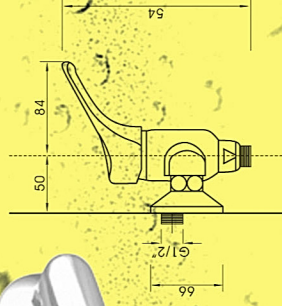

***每個 Bellini 都註有 "made in Italy" 保證 100% 意大利製造

Bellini[®]
Italy

100% Made in Italy

Trend

TA0402/6

Approval No.: C20110159

Single lever basin mixer (Without pop up waste)

TA0401/6

Approval No.: C20110127

Single lever bath & shower mixer (without shower set)

TA8885/1

Approval No.: C20110159

Single lever sink mixer

TACR0404/8

Single lever wall mounted sink mixer

TACR0404/1