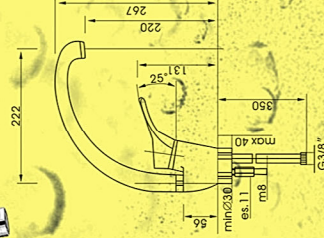

TA0401/6

Approval No.: C20110127

Single lever bath & shower mixer (without shower set)

TA8885/1

Approval No.: C20110159

Single lever sink mixer