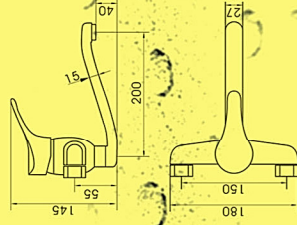

Approval No.: C20110127

Single lever bath & shower mixer (without shower set)

TA8885/1

Approval No.: C20110159

Single lever sink mixer

TACR0404/8

Single lever wall mounted sink mixer

TACR0404/1