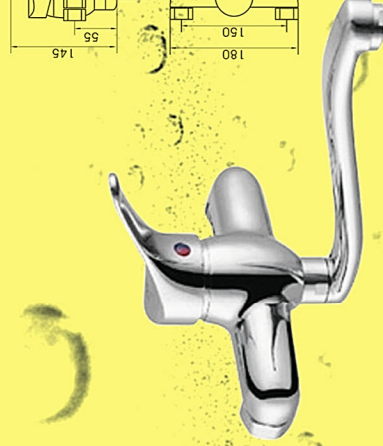

***每個 Bellini 都註有 "made in Italy" 保證 100% 意大利製造

Bellini[®]
Italy

100% Made in Italy

Trend

TA0402/6

Approval No.: C20110159

Single lever basin mixer (Without pop up waste)

TA0401/6

Approval No.: C20110127

Single lever bath & shower mixer (without shower set)

TA8885/1

Approval No.: C20110159

Single lever sink mixer

TACR0404/8

Single lever wall mounted sink mixer

TACR0404/1

Single lever shower mixer
(Without shower set)

***每個 Bellini 都註有

"made in Italy"

保證100%意大利製造