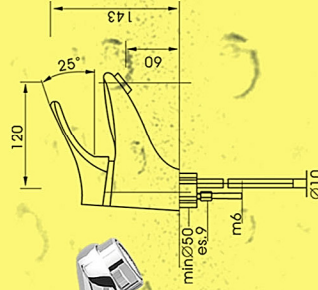

Bellini[®]
Italy

100% Made in Italy

Line

 	 
<p>LN0602/6 Single lever basin mixer (Without pop up waste)</p>	<p>LN8887/P Single lever sink mixer</p>
 	 
<p>LN0601/6 Single lever bath & shower mixer (without shower set)</p>	<p>LN0605/0 Single lever sink mixer</p>
 	 
<p>LN0604V/1 Single lever shower mixer (Without shower set)</p>	<p>LN0604/1 Single lever shower mixer (Without shower set)</p>

***每個 Bellini 都註有 "made in Italy" 保證 100% 意大利製造

Bellini[®]
Italy

100% Made in Italy

Trend

TA0402/6

Approval No.: C20110159

Single lever basin mixer (Without pop up waste)

TA0401/6

Single lever shower mixer
(Without shower set)

***每個 Bellini 都註有

"made in Italy"

保證100%意大利製造