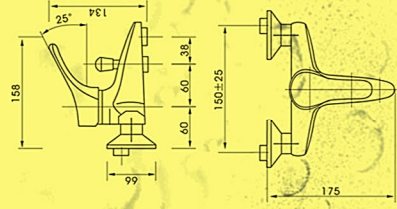

***每個 Bellini 都註有 "made in Italy" 保證 100% 意大利製造

Bellini[®]
Italy

100% Made in Italy

Trend

TA0402/6

Approval No.: C20110159

Single lever basin mixer (Without pop up waste)

TA0401/6